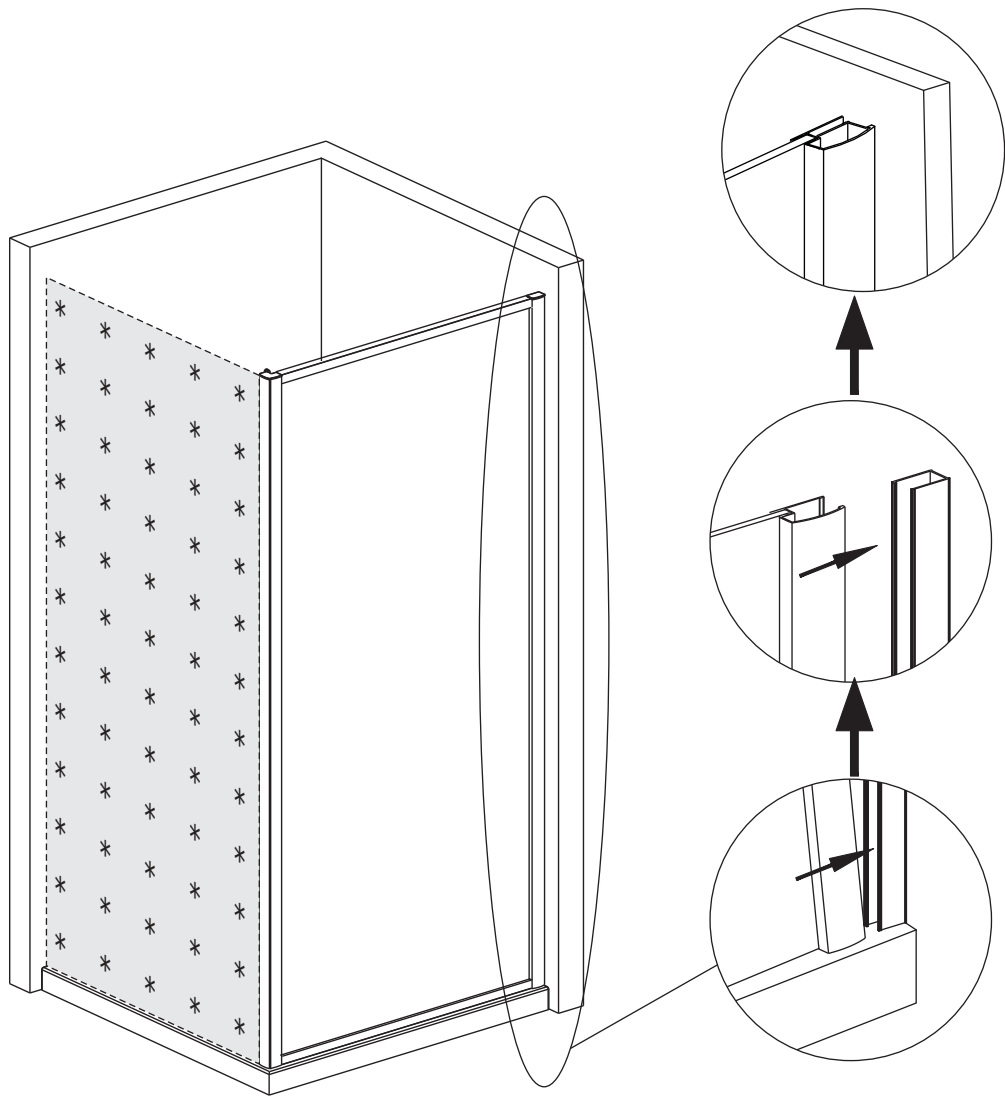

Bandh**urs**

Side 80
Side 90

80x190CM

90x190CM

[01] x 1

[13]d x 1

[13]e x 1

[10] x 6

(St4x12mm)

[17] x 3

(St4x30mm)

[18] x 3

[14] x 3

*Parts not provided. They are included in front door package

*[04] x 1

*[13]a x 1

*[13]b x 1

*[13]c x 2

Ø3mm

Ø6mm

	Min. & Max
Side 80	785--825mm
Side 90	885--925mm

[01] x 1

[10] x 3

(St4x12mm)

[17] x 3

*Parts not provided.They are included in front door package

*Parts not provided. They are included in front door package

*[17] x3

*[10] x 3

*Parts not provided. They are included in front door package