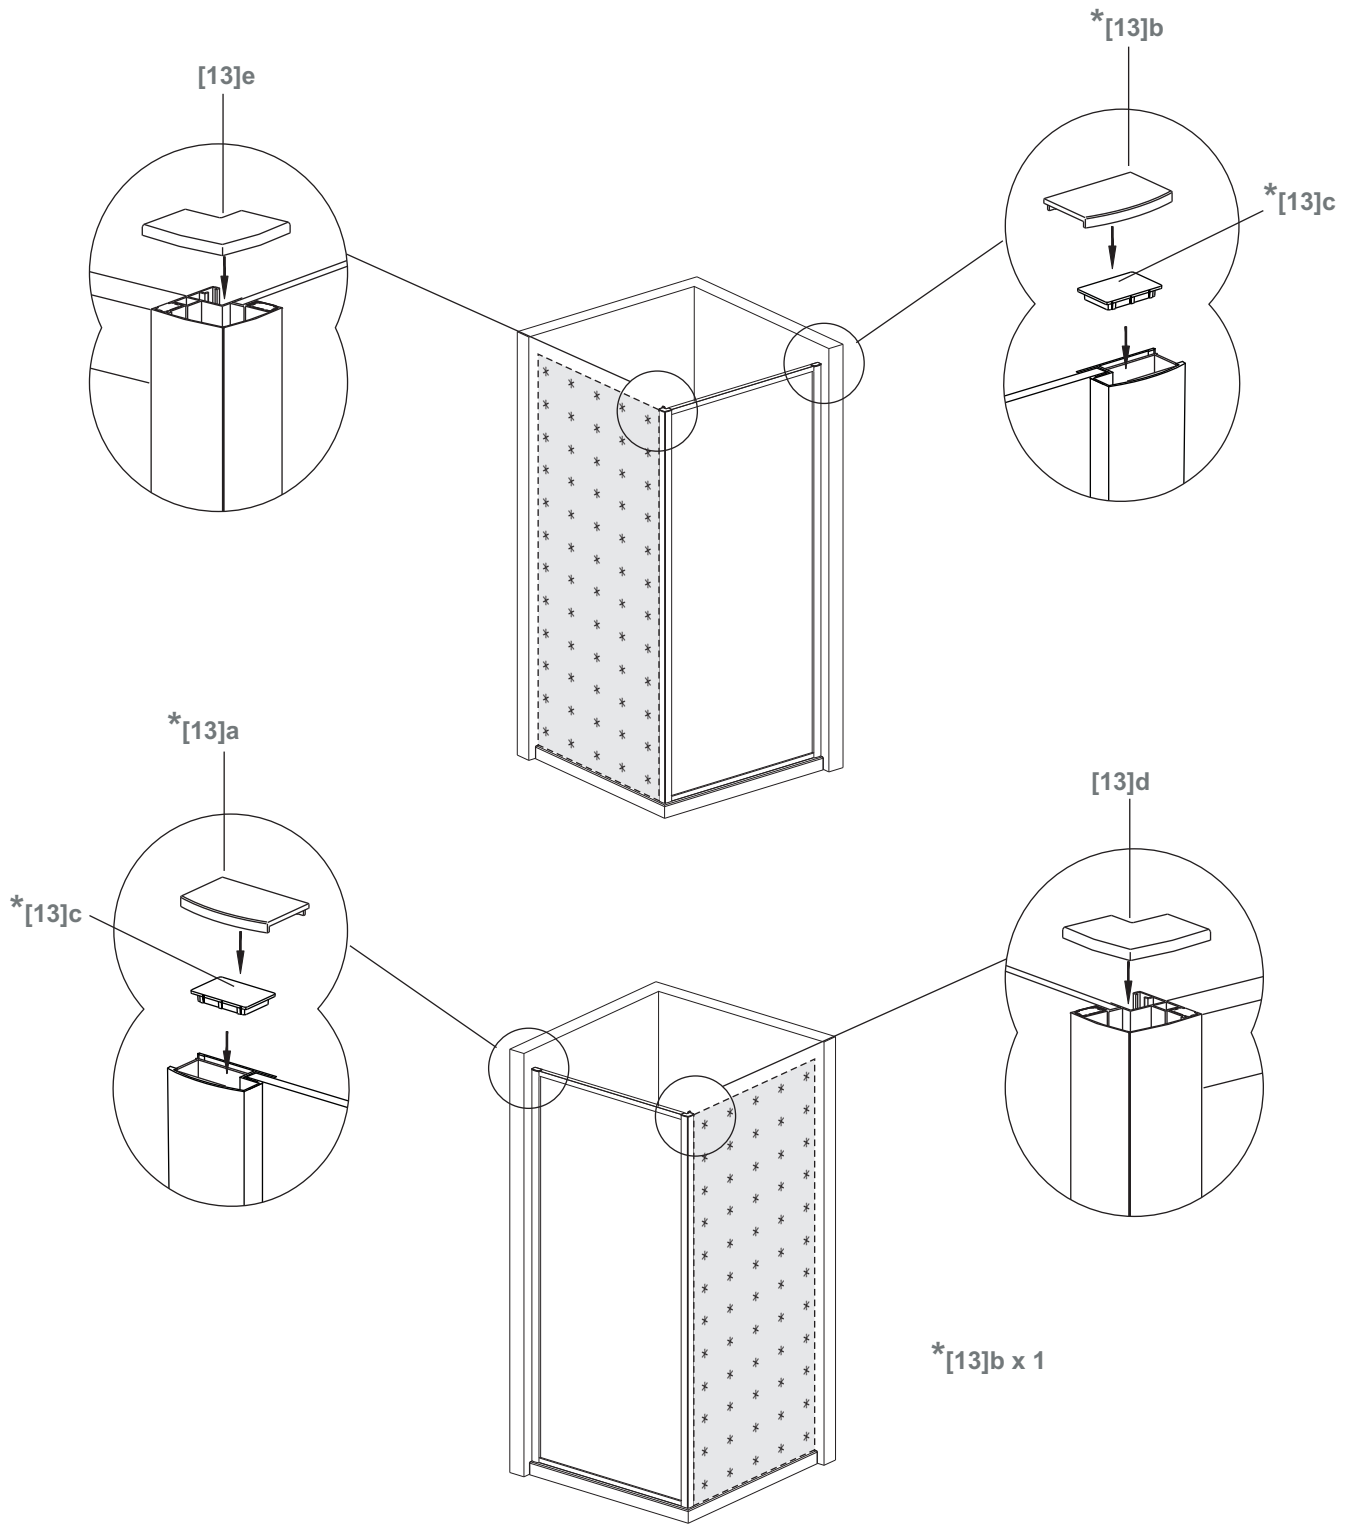

Bandh**urs**

Side 80
Side 90

80x190CM

90x190CM

[01] x 1

[13]d x 1

[13]e x 1

[10] x 6

*[13]b x 1

*[13]c x 2

Ø3mm

Ø6mm

	Min. & Max
Side 80	785--825mm
Side 90	885--925mm

[01] x 1

[10] x 3

(St4x12mm)

[17] x 3

*Parts not provided.They are included in front door package

*Parts not provided. They are included in front door package

*[17] x3

*[10] x 3

*Parts not provided. They are included in front door package

*[13]a x 1

*[13]b x 1

*[13]c x 1

[13]d x 1

[13]e x 1