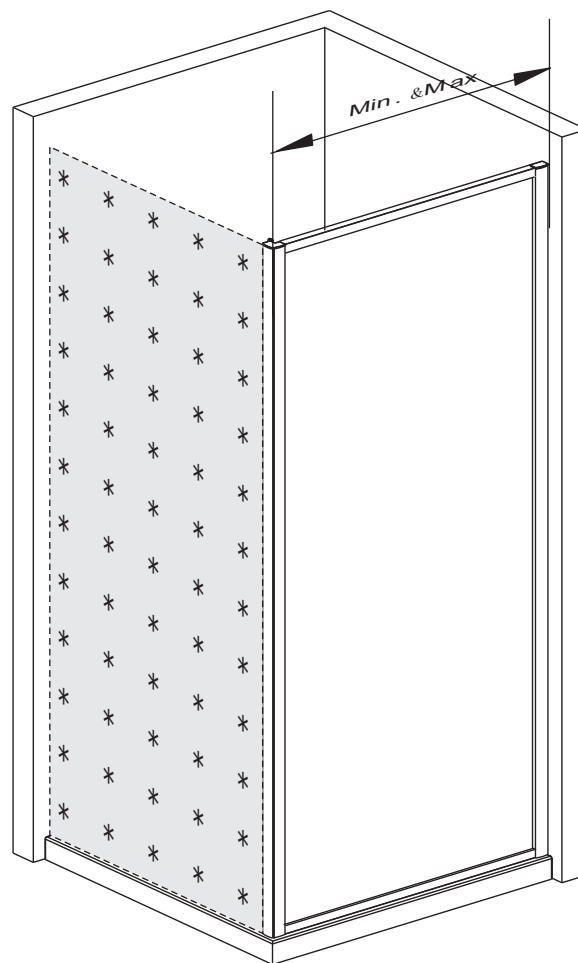

Bandh**urs**

Side 80
Side 90

80x190CM

90x190CM

[01] x 1

[13]d x 1

[13]e x 1

[10] x 6

(St4x12mm)

[17] x 3

(St4x30mm)

[18] x 3

[14] x 3

*Parts not provided. They are included in front door package

*[04] x 1

*[13]a x 1

*[13]b x 1

*[13]c x 2

Ø3mm

Ø6mm

	Min. & Max
Side 80	785--825mm
Side 90	885--925mm

[01] x 1

[10] x 3

(St4x12mm)

[17] x 3

*Parts not provided.They are included in front door package

*Parts not provided. They are included in front door package

*[17] x3

*[10] x 3

*Parts not provided. They are included in front door package