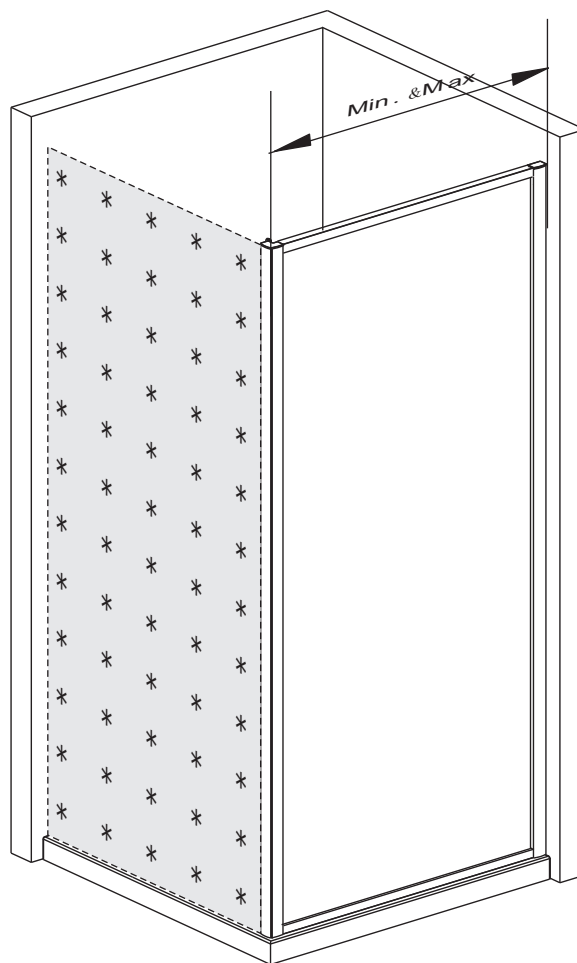

Bandhours

Side 80
Side 90

80x190CM

90x190CM

[01] x 1

[13]d x 1

[13]e x 1

[10] x 6

(St4x12mm)

[17] x 3

(St4x30mm)

[18] x 3

[14] x 3

*Parts not provided. They are included in front door package

*[04] x 1

*[13]a x 1

*[13]b x 1

*[13]c x 2

Ø3mm

Ø6mm

	Min. & Max
Side 80	785--825mm
Side 90	885--925mm

[01] x-1

[10] x 3

(St4x12mm)

[17] x3

*Parts not provided.They are included in front door package

*Parts not provided. They are included in front door package

*[17] x3

*[10] x 3

*Parts not provided.They are included in front door package