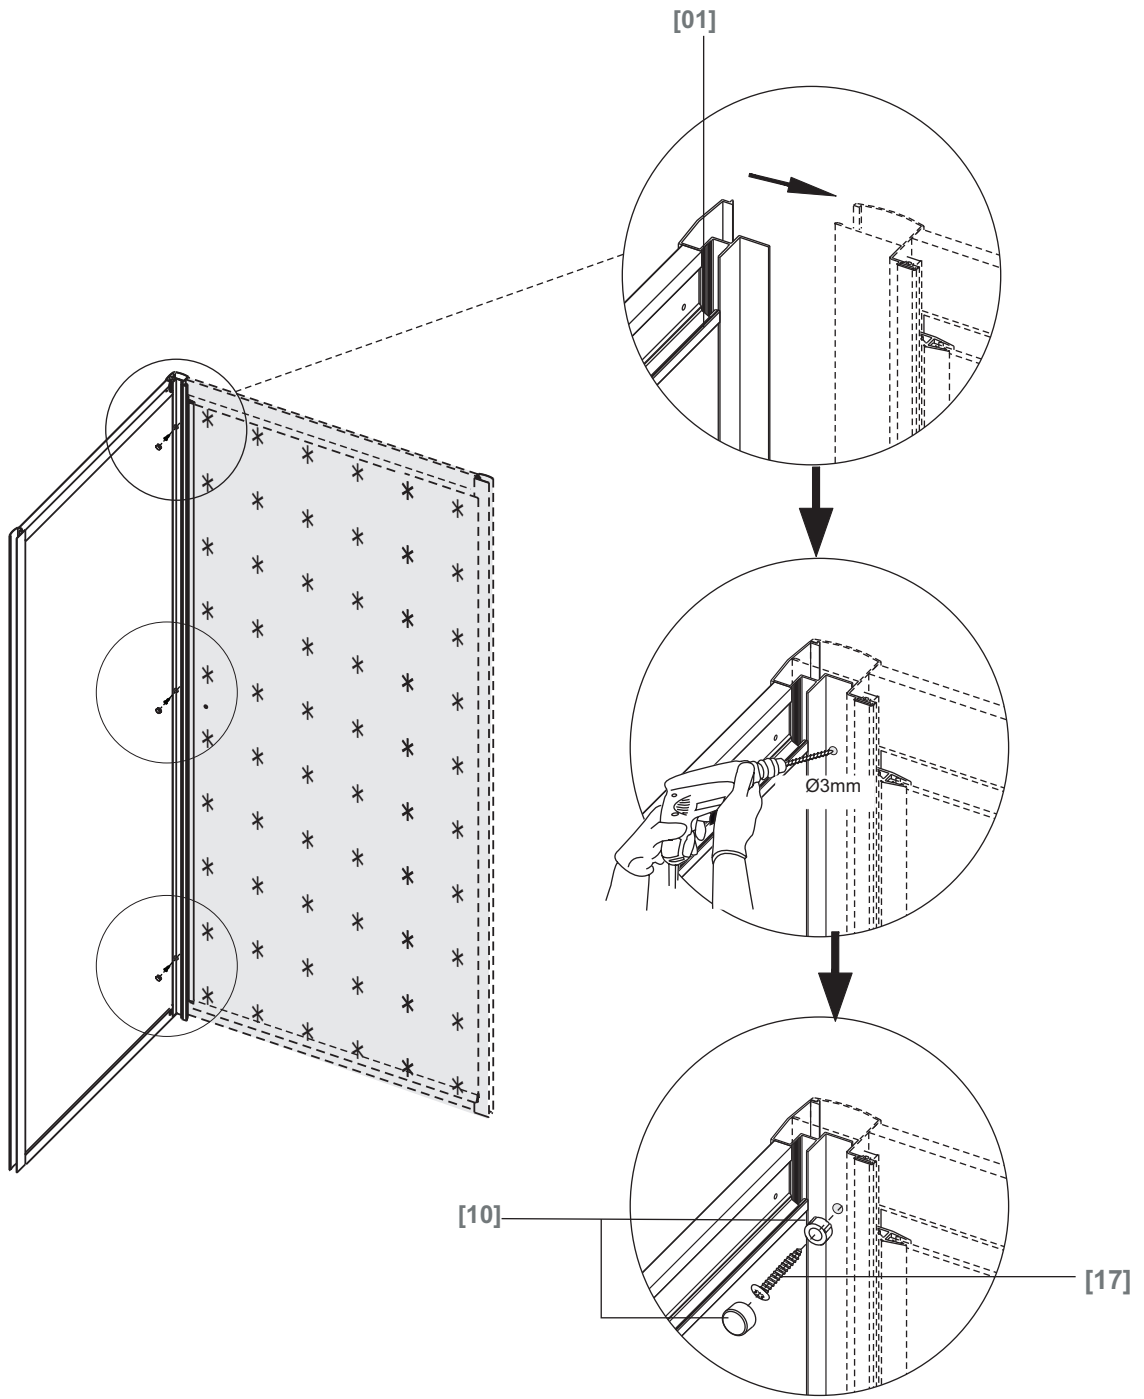

Bandhours

Side 80
Side 90

80x190CM

90x190CM

[01] x 1

[13]d x 1

[13]e x 1

[10] x 6

(St4x12mm)

[17] x 3

(St4x30mm)

[18] x 3

[14] x 3

*Parts not provided. They are included in front door package

*[04] x 1

*[13]a x 1

*[13]b x 1

*[13]c x 2

Ø3mm

Ø6mm

	Min. & Max
Side 80	785--825mm
Side 90	885--925mm

[01] x-1

[10] x 3

(St4x12mm)

[17] x3

*Parts not provided.They are included in front door package

*Parts not provided. They are included in front door package

*[17] x3

*[10] x 3

*Parts not provided.They are included in front door package