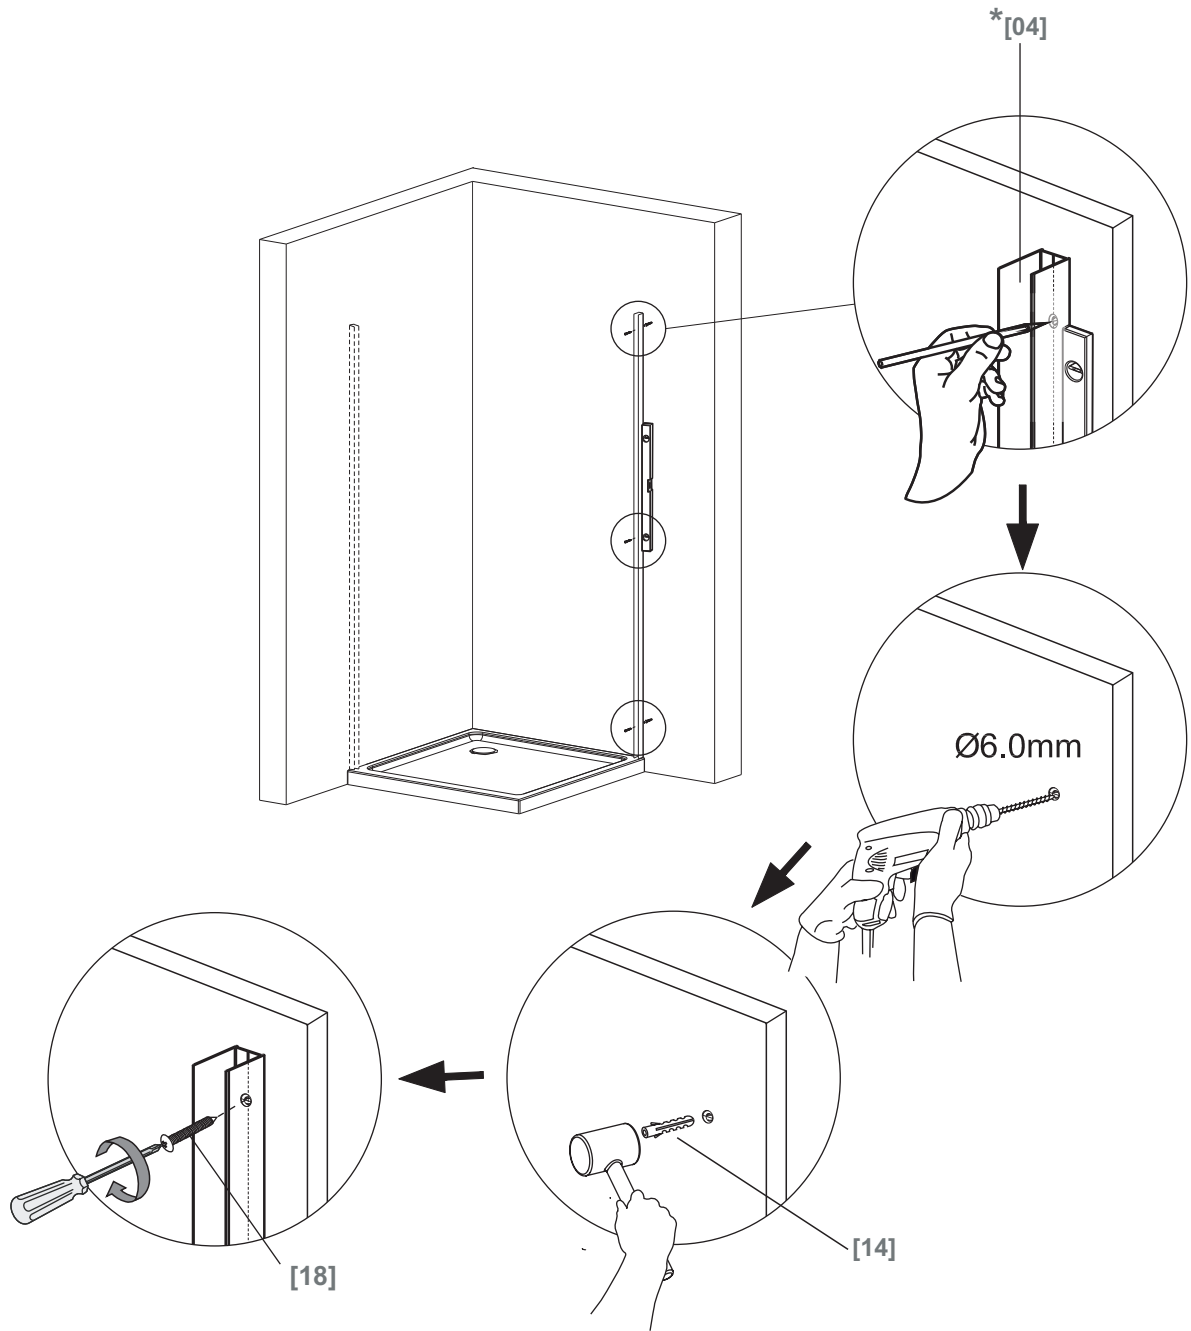

Bandhours

Side 80
Side 90

80x190CM

90x190CM

[01] x 1

[13]d x 1

[13]e x 1

[10] x 6

(St4x12mm)

[17] x 3

(St4x30mm)

[18] x 3

[14] x 3

*Parts not provided. They are included in front door package

*[04] x 1

*[13]a x 1

*[13]b x 1

*[13]c x 2

Ø3mm

Ø6mm

	Min. & Max
Side 80	785--825mm
Side 90	885--925mm

[01] x-1

[10] x 3

(St4x12mm)

[17] x3

*Parts not provided.They are included in front door package

*Parts not provided. They are included in front door package

*[17] x3

*[10] x 3

*Parts not provided.They are included in front door package