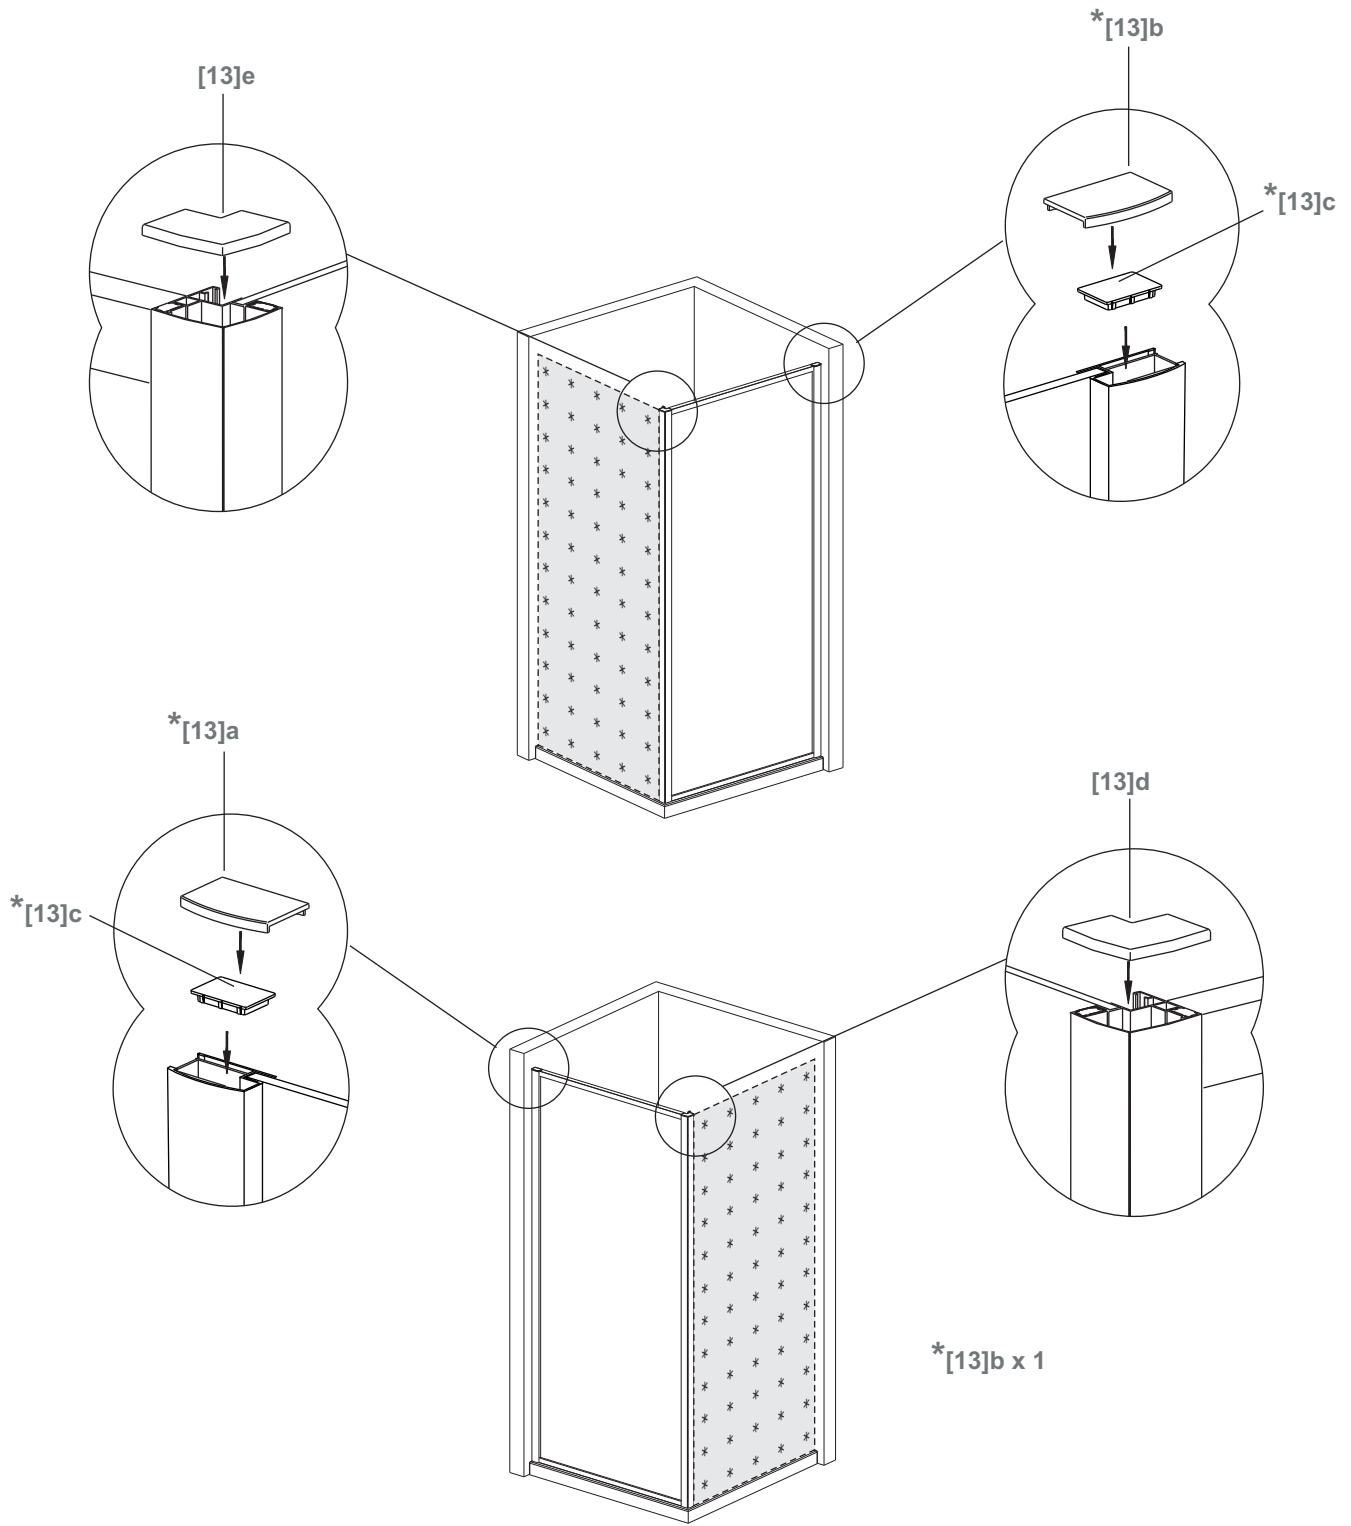

Bandhours

Side 80
Side 90

80x190CM

90x190CM

[01] x 1

[13]d x 1

[13]e x 1

[10] x 6

*[13]b x 1

*[13]c x 2

Ø3mm

Ø6mm

	Min. & Max
Side 80	785--825mm
Side 90	885--925mm

[01] x-1

[10] x 3

(St4x12mm)

[17] x3

*Parts not provided.They are included in front door package

*Parts not provided. They are included in front door package

*[17] x3

*[10] x 3

*Parts not provided.They are included in front door package

*[13]a x 1

*[13]b x 1

*[13]c x 1

[13]d x 1

[13]e x 1