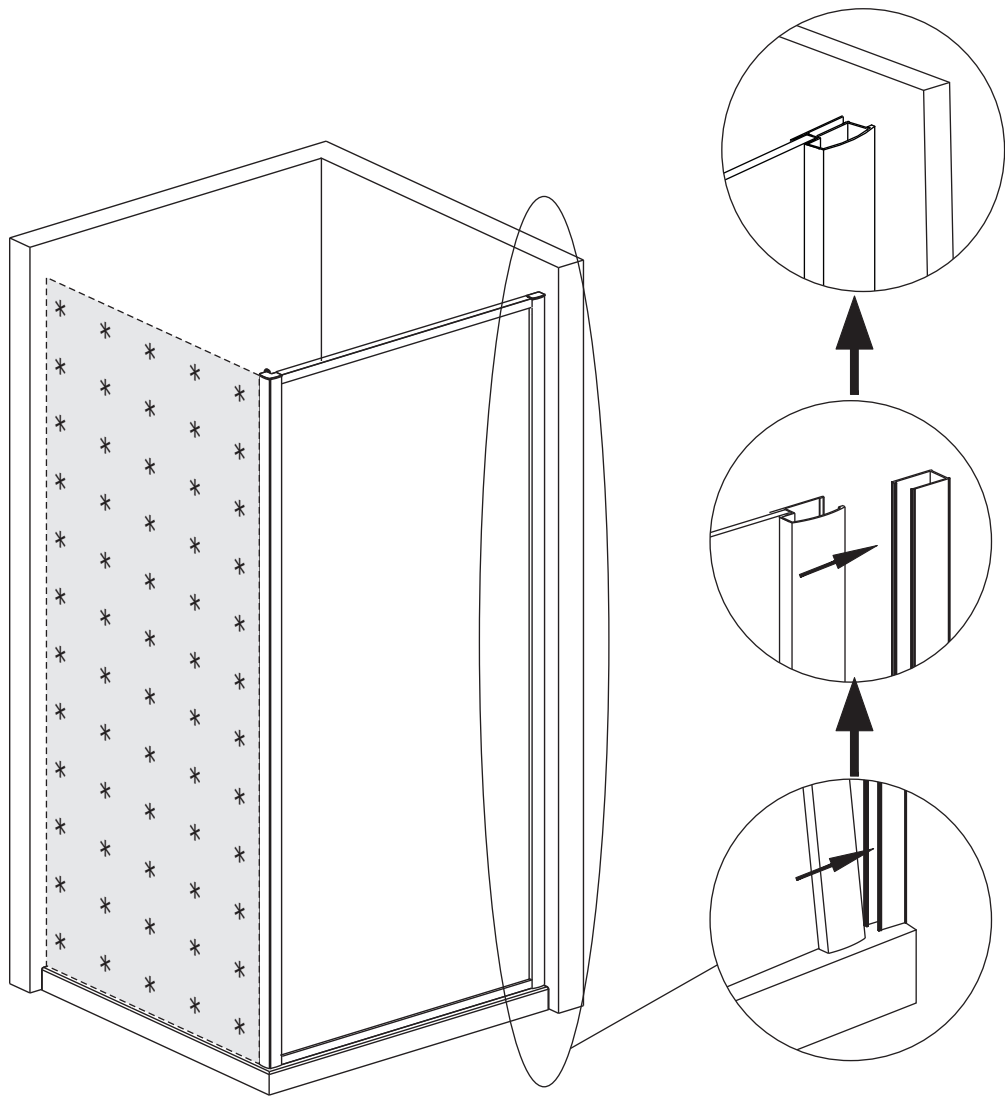

Bandhours

Side 80
Side 90

80x190CM

90x190CM

[01] x 1

[13]d x 1

[13]e x 1

[10] x 6

(St4x12mm)

[17] x 3

(St4x30mm)

[18] x 3

[14] x 3

*Parts not provided. They are included in front door package

*[04] x 1

*[13]a x 1

*[13]b x 1

*[13]c x 2

Ø3mm

Ø6mm

	Min. & Max
Side 80	785--825mm
Side 90	885--925mm

[01] x-1

[10] x 3

(St4x12mm)

[17] x3

*Parts not provided.They are included in front door package

*Parts not provided. They are included in front door package

*[17] x3

*[10] x 3

*Parts not provided.They are included in front door package