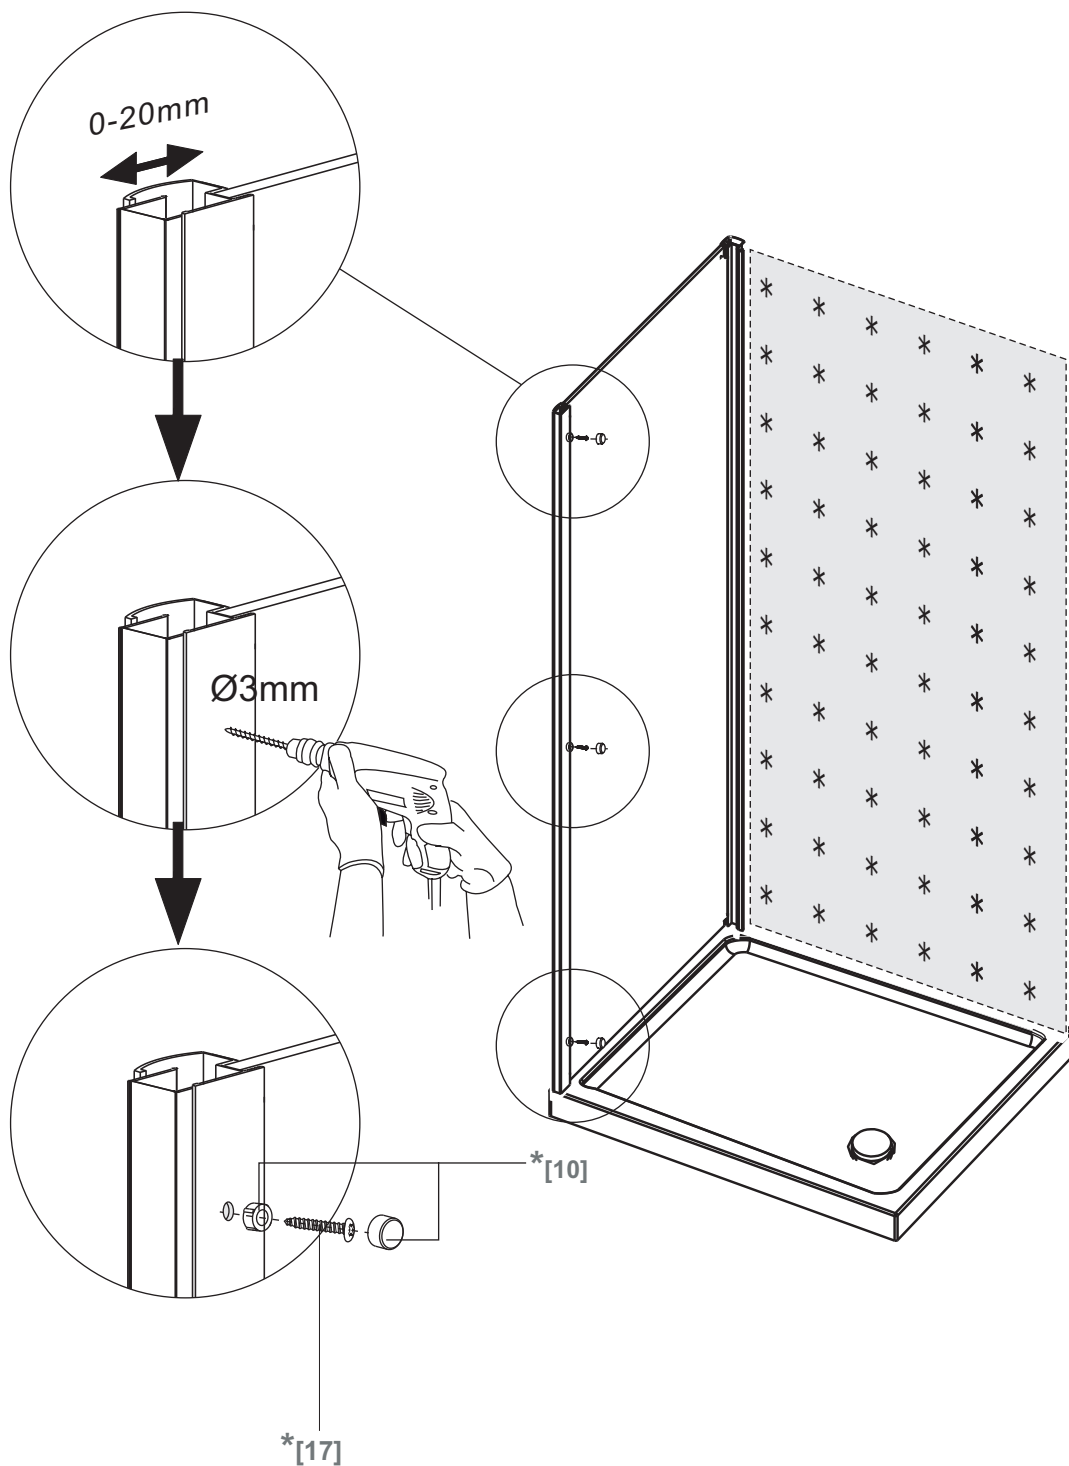

Bandhours

Side 80
Side 90

80x190CM

90x190CM

[01] x 1

[13]d x 1

[13]e x 1

[10] x 6

*[13]b x 1

*[13]c x 2

Ø3mm

Ø6mm

	Min. & Max
Side 80	785--825mm
Side 90	885--925mm

[01] x-1

[10] x 3

(St4x12mm)

[17] x3

*Parts not provided.They are included in front door package

*Parts not provided. They are included in front door package

*[17] x3

*[10] x 3

*Parts not provided.They are included in front door package

*[13]a x 1

*[13]b x 1

*[13]c x 1

[13]d x 1

[13]e x 1