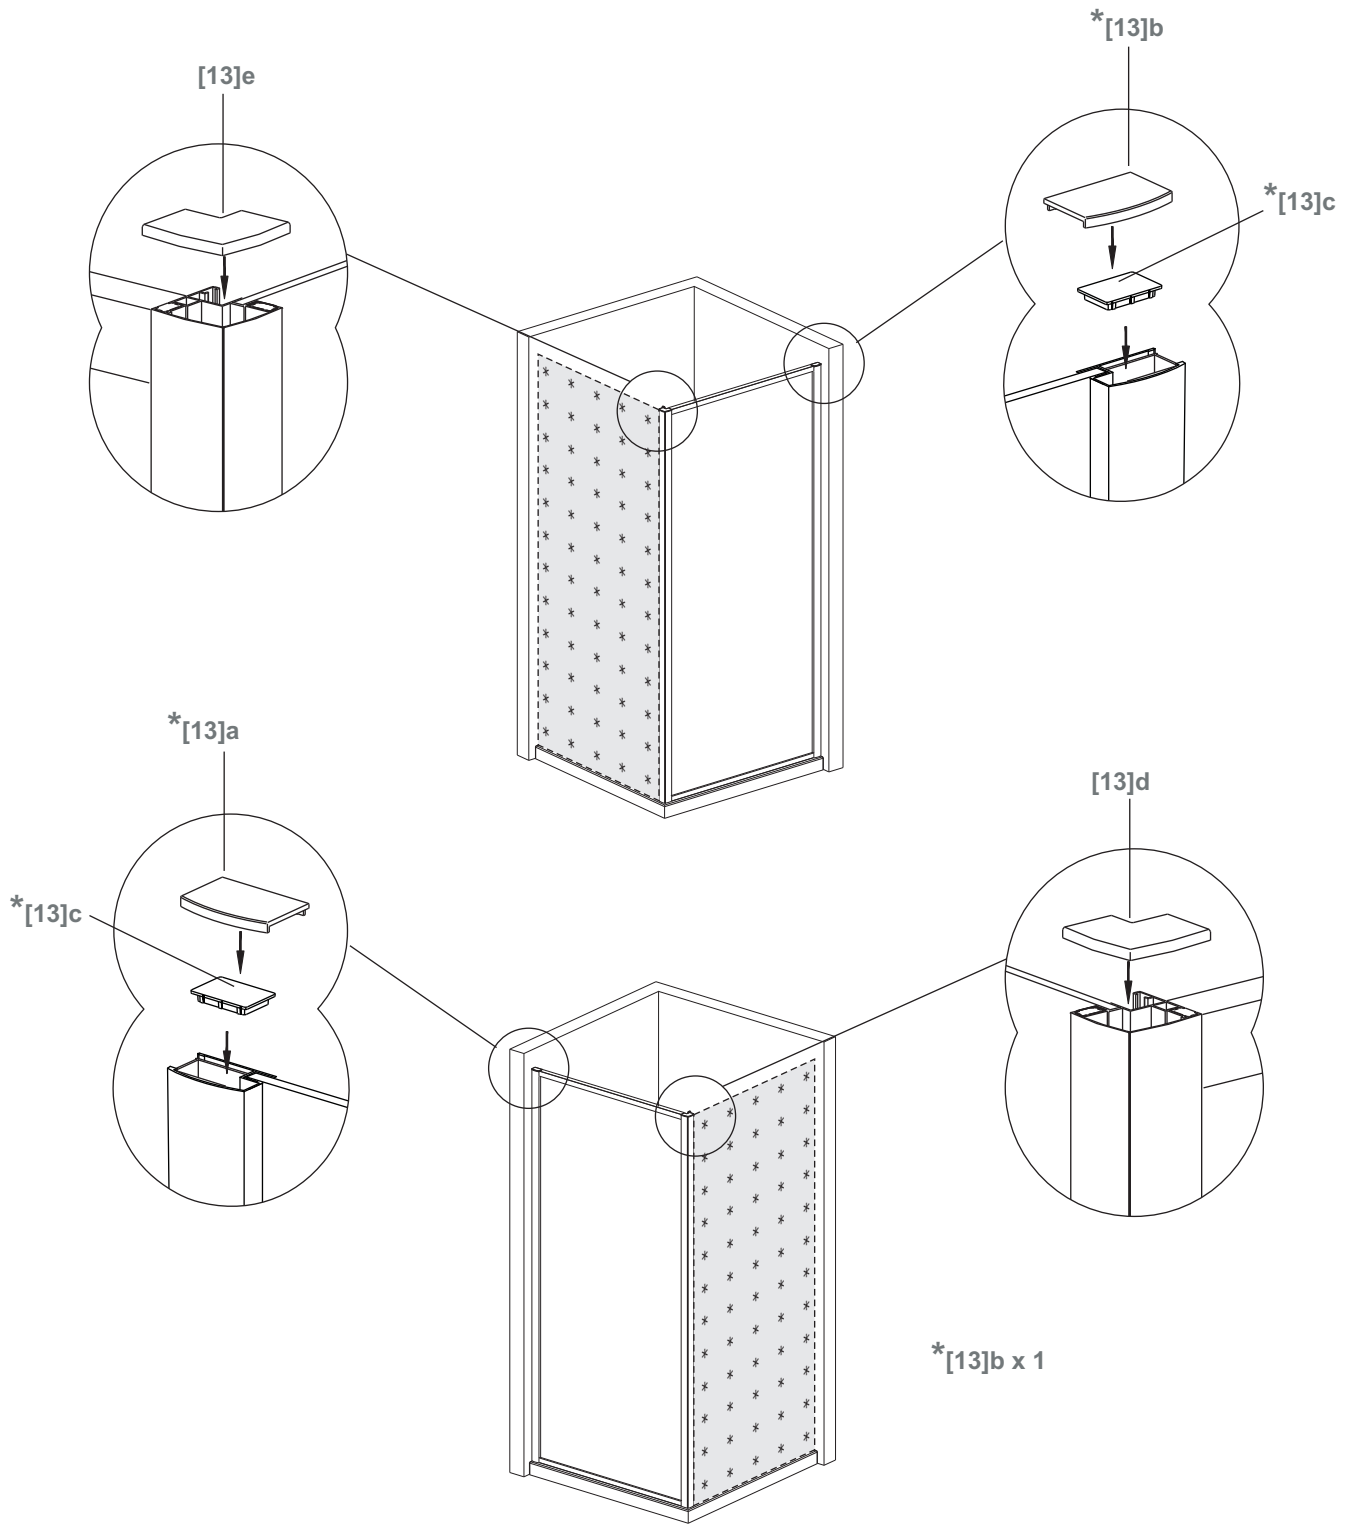

Bandhours

Side 80
Side 90

80x190CM

90x190CM

[01] x 1

[13]d x 1

[13]e x 1

[10] x 6

*[13]b x 1

*[13]c x 2

Ø3mm

Ø6mm

	Min. & Max
Side 80	785--825mm
Side 90	885--925mm

[01] x-1

[10] x 3

(St4x12mm)

[17] x3

*Parts not provided.They are included in front door package

*Parts not provided. They are included in front door package

* [17] x3

* [10] x 3

*Parts not provided. They are included in front door package

*[13]a x 1

*[13]b x 1

*[13]c x 1

[13]d x 1

[13]e x 1