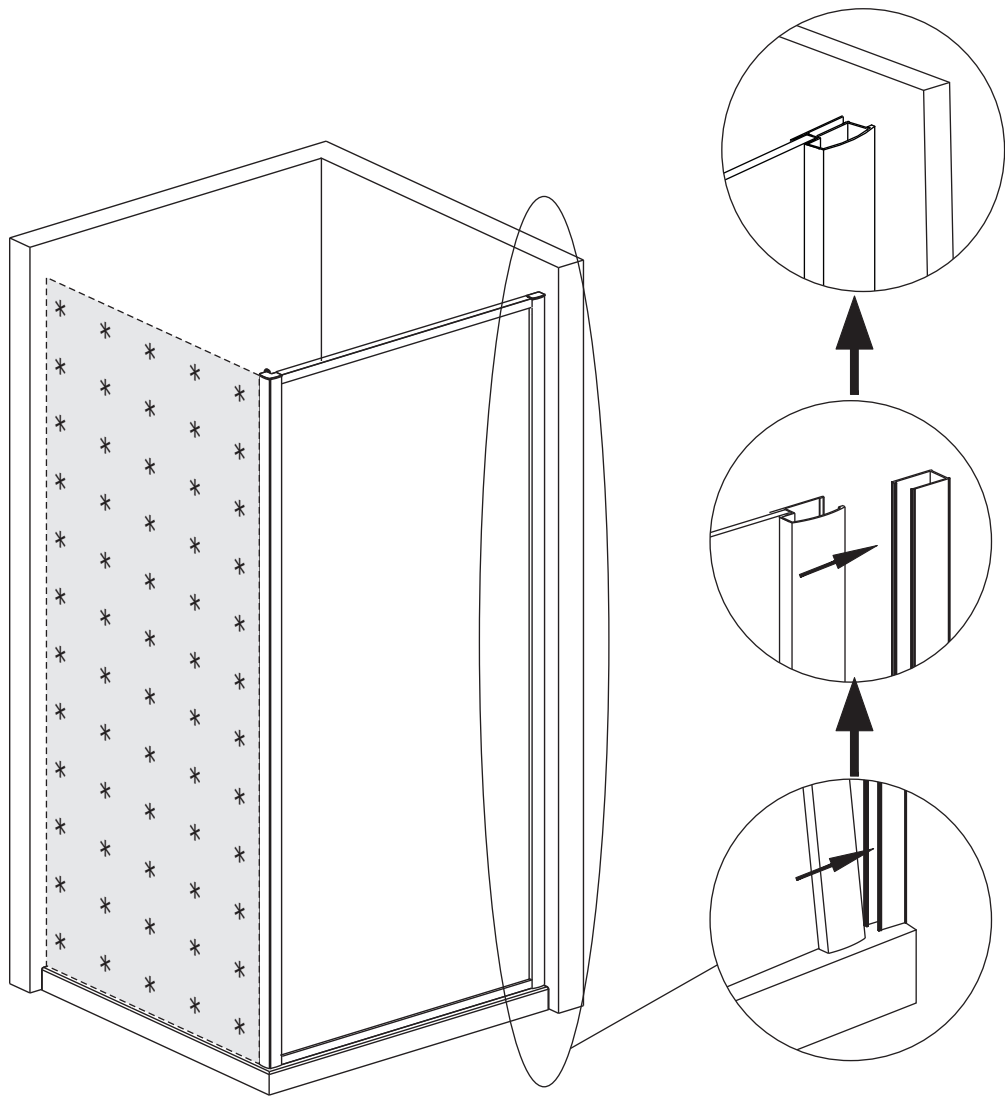

Bandh⌚urs

Side 80
Side 90

80x190CM

90x190CM

[01] x 1

[13]d x 1

[13]e x 1

[10] x 6

(St4x12mm)

[17] x 3

(St4x30mm)

[18] x 3

[14] x 3

*Parts not provided. They are included in front door package

*[04] x 1

*[13]a x 1

*[13]b x 1

*[13]c x 2

Ø3mm

Ø6mm

	Min. & Max
Side 80	785--825mm
Side 90	885--925mm

[01] x-1

[10] x 3

(St4x12mm)

[17] x3

*Parts not provided.They are included in front door package

*Parts not provided. They are included in front door package

* [17] x3

* [10] x 3

*Parts not provided. They are included in front door package