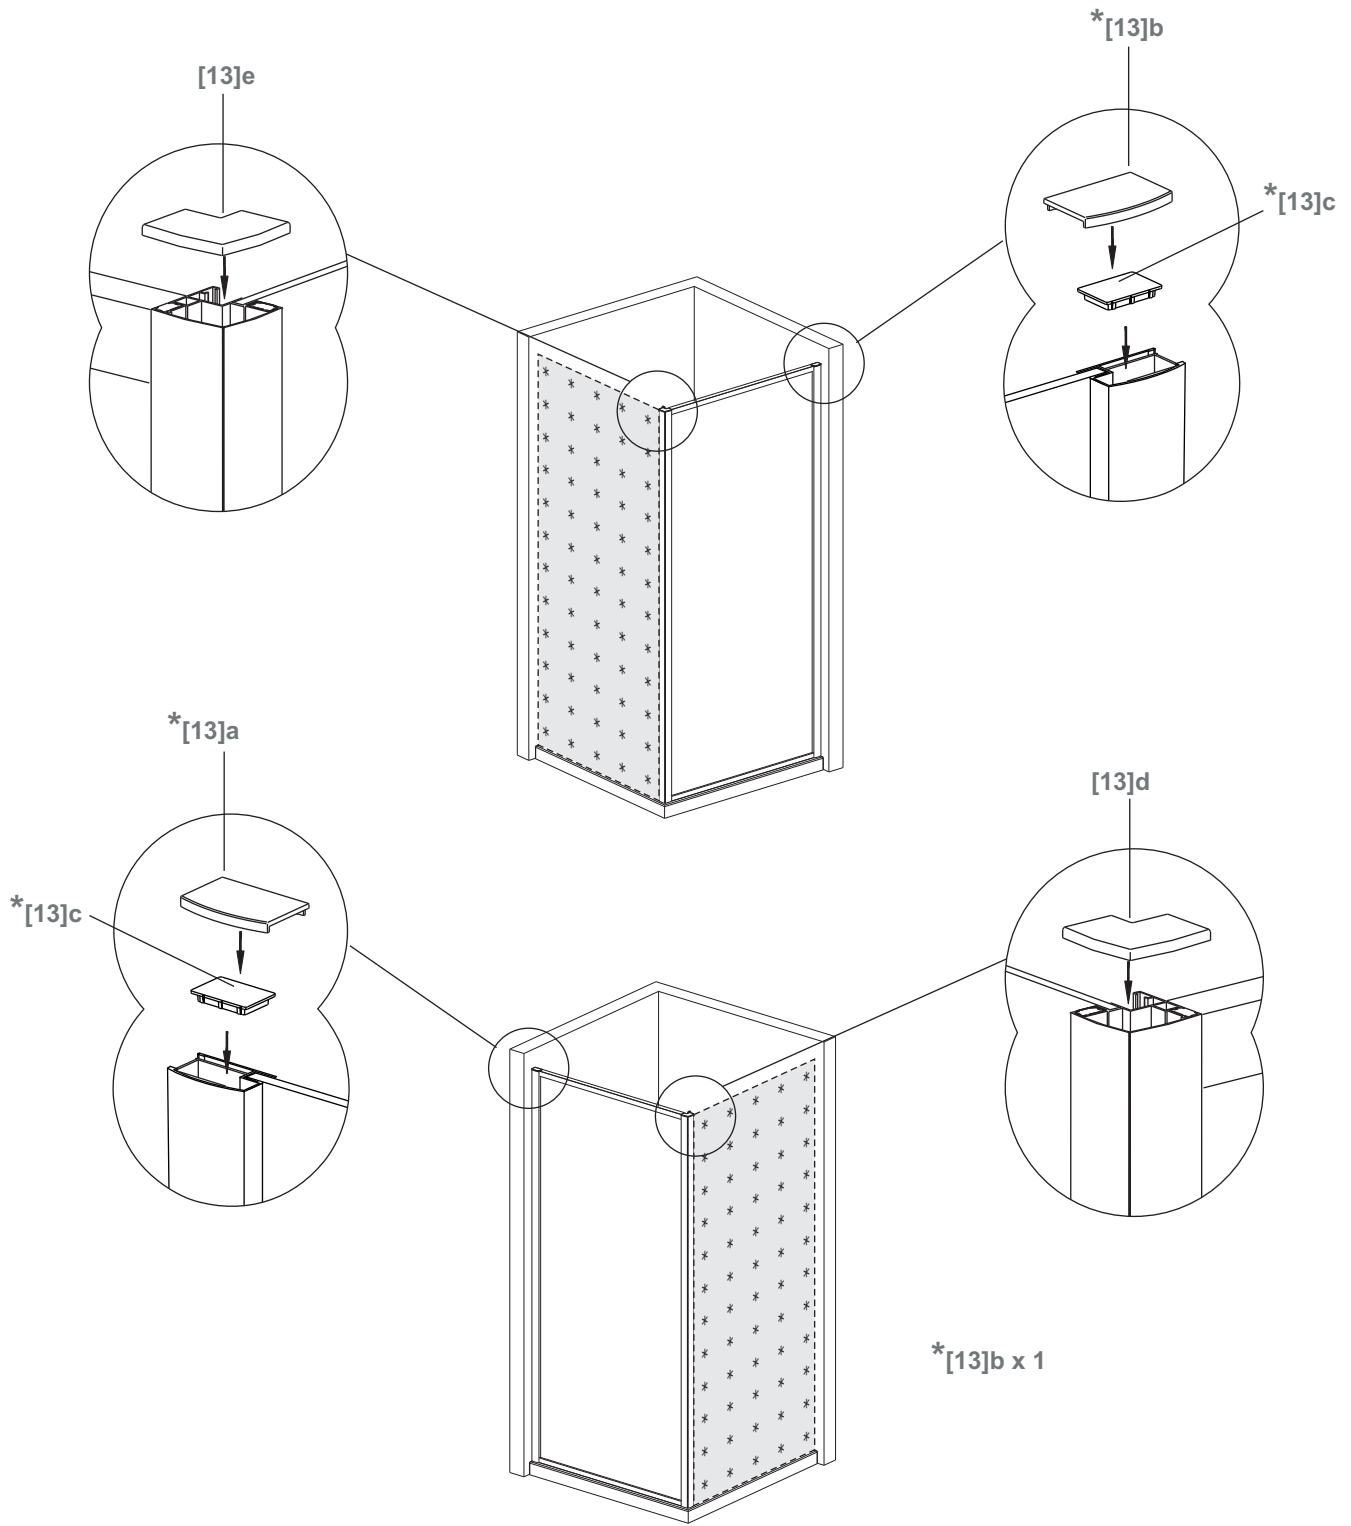

Bandh⌚urs

Side 80
Side 90

80x190CM

90x190CM

[01] x 1

[13]d x 1

[13]e x 1

[10] x 6

*[13]b x 1

*[13]c x 2

Ø3mm

Ø6mm

	Min. & Max
Side 80	785--825mm
Side 90	885--925mm

[01] x-1

[10] x 3

(St4x12mm)

[17] x3

*Parts not provided.They are included in front door package

*Parts not provided. They are included in front door package

* [17] x3

* [10] x 3

*Parts not provided. They are included in front door package

*[13]a x 1

*[13]b x 1

*[13]c x 1

[13]d x 1

[13]e x 1