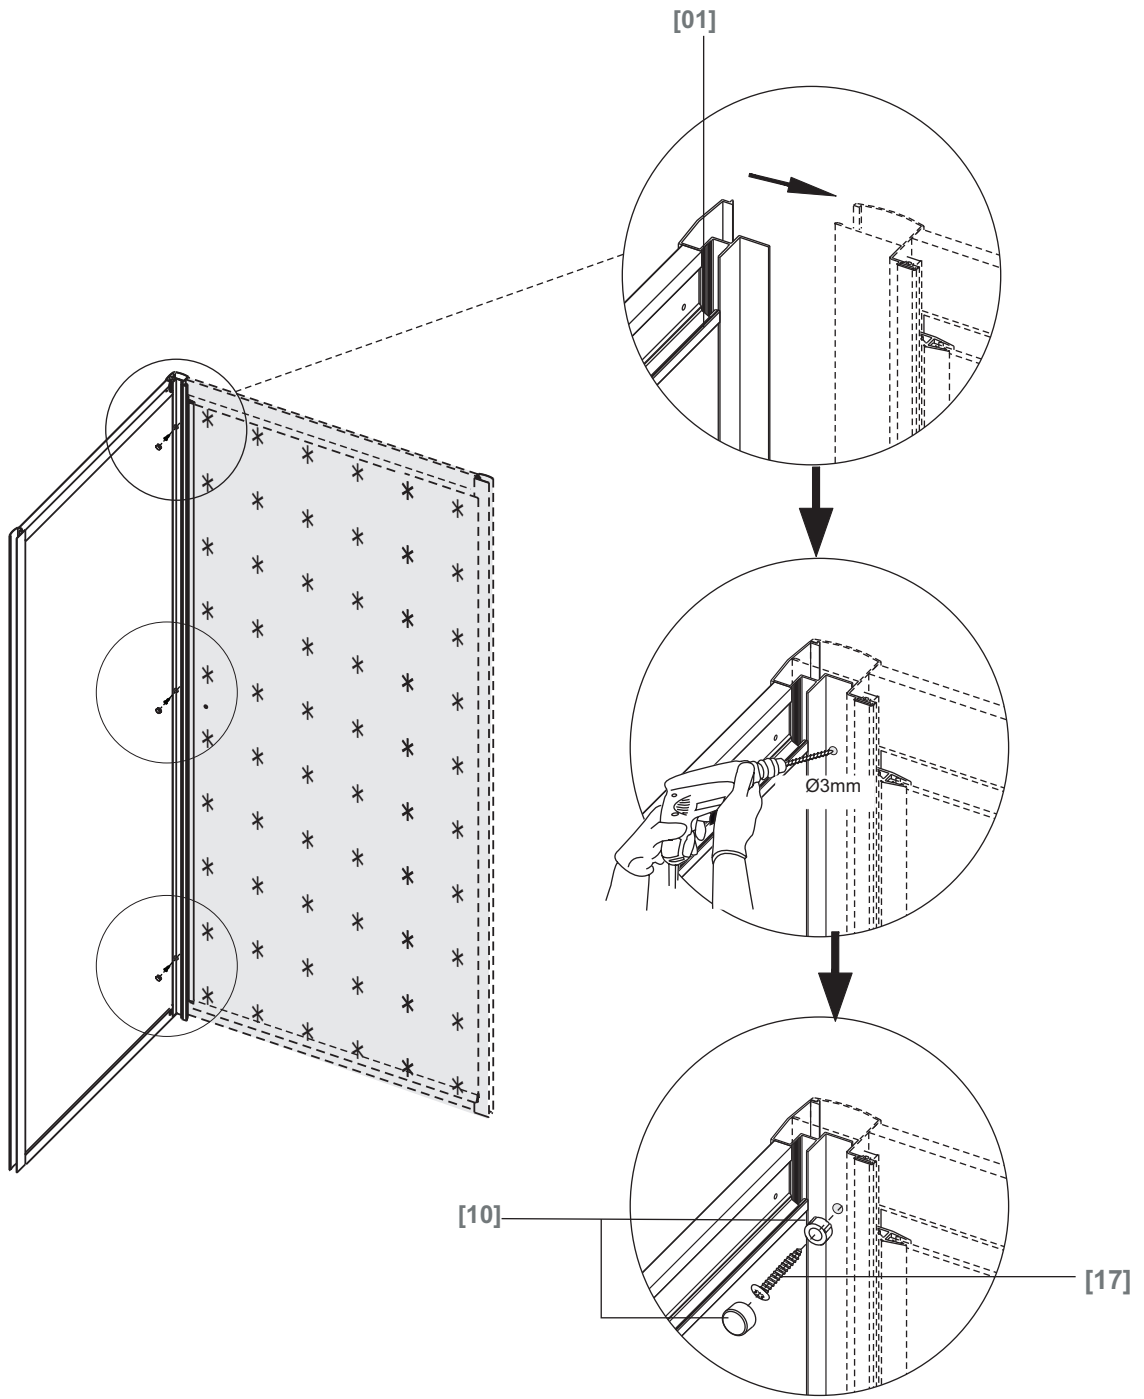

Bandh⌚urs

Side 80
Side 90

80x190CM

90x190CM

[01] x 1

[13]d x 1

[13]e x 1

[10] x 6

(St4x12mm)

[17] x 3

(St4x30mm)

[18] x 3

[14] x 3

*Parts not provided. They are included in front door package

*[04] x 1

*[13]a x 1

*[13]b x 1

*[13]c x 2

Ø3mm

Ø6mm

	Min. & Max
Side 80	785--825mm
Side 90	885--925mm

[01] x-1

[10] x 3

(St4x12mm)

[17] x3

*Parts not provided.They are included in front door package

*Parts not provided. They are included in front door package

* [17] x3

* [10] x 3

*Parts not provided. They are included in front door package