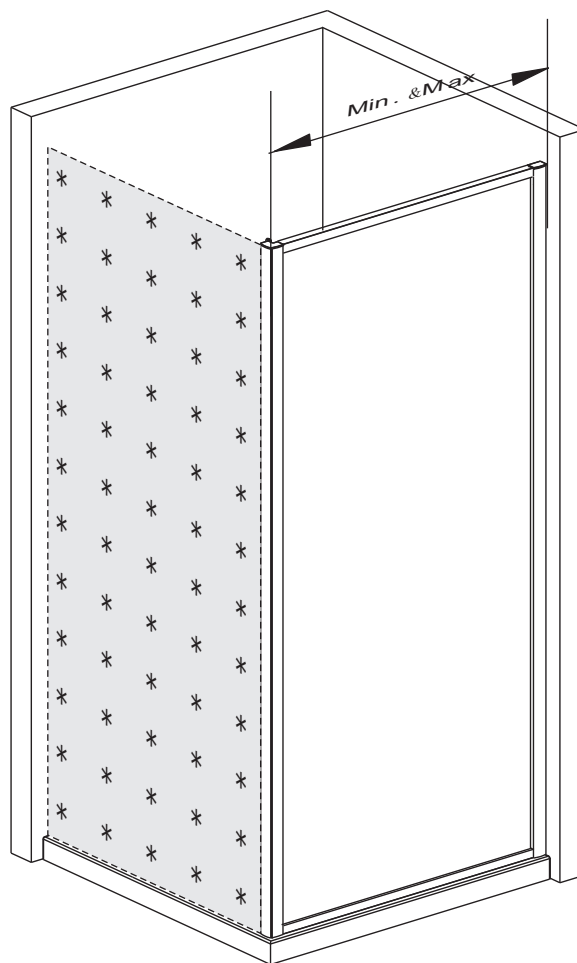

Bandh⌚urs

Side 80
Side 90

80x190CM

90x190CM

[01] x 1

[13]d x 1

[13]e x 1

[10] x 6

(St4x12mm)

[17] x 3

(St4x30mm)

[18] x 3

[14] x 3

*Parts not provided. They are included in front door package

*[04] x 1

*[13]a x 1

*[13]b x 1

*[13]c x 2

Ø3mm

Ø6mm

	Min. & Max
Side 80	785--825mm
Side 90	885--925mm

[01] x-1

[10] x 3

(St4x12mm)

[17] x3

*Parts not provided.They are included in front door package

*Parts not provided. They are included in front door package

* [17] x3

* [10] x 3

*Parts not provided. They are included in front door package