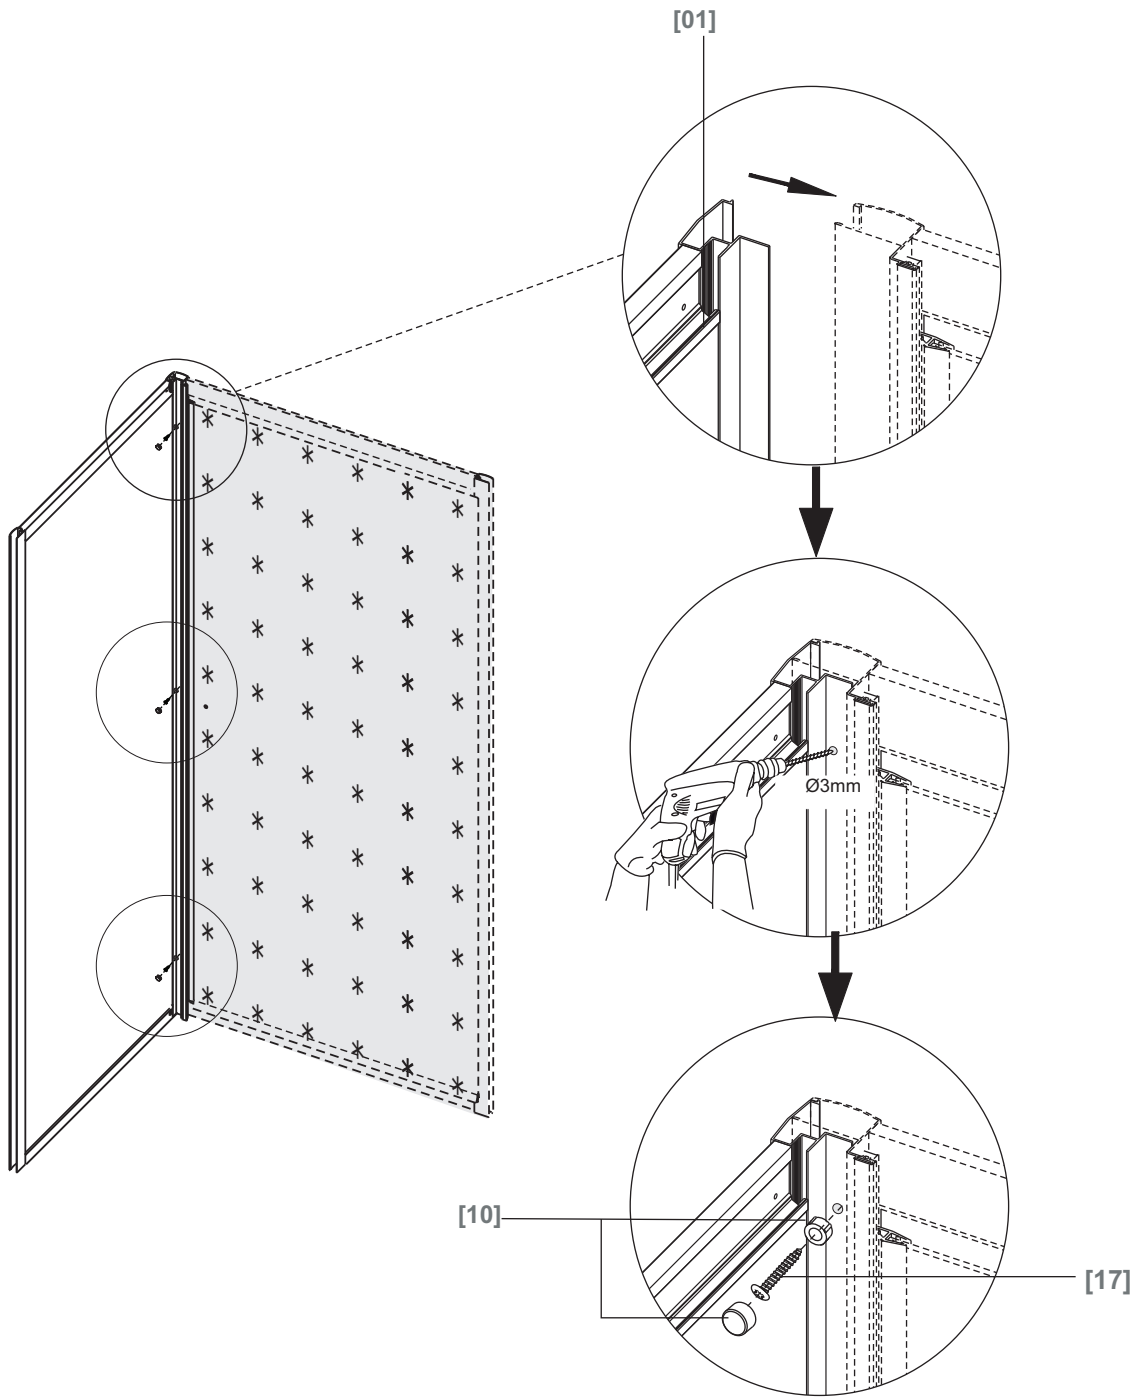

Bandh⌚urs

Side 80
Side 90

80x190CM

90x190CM

[01] x 1

[13]d x 1

[13]e x 1

[10] x 6

(St4x12mm)

[17] x 3

(St4x30mm)

[18] x 3

[14] x 3

*Parts not provided. They are included in front door package

*[04] x 1

*[13]a x 1

*[13]b x 1

*[13]c x 2

Ø3mm

Ø6mm

	Min. & Max
Side 80	785--825mm
Side 90	885--925mm

[01] x 1

[10] x 3

[17] x 3