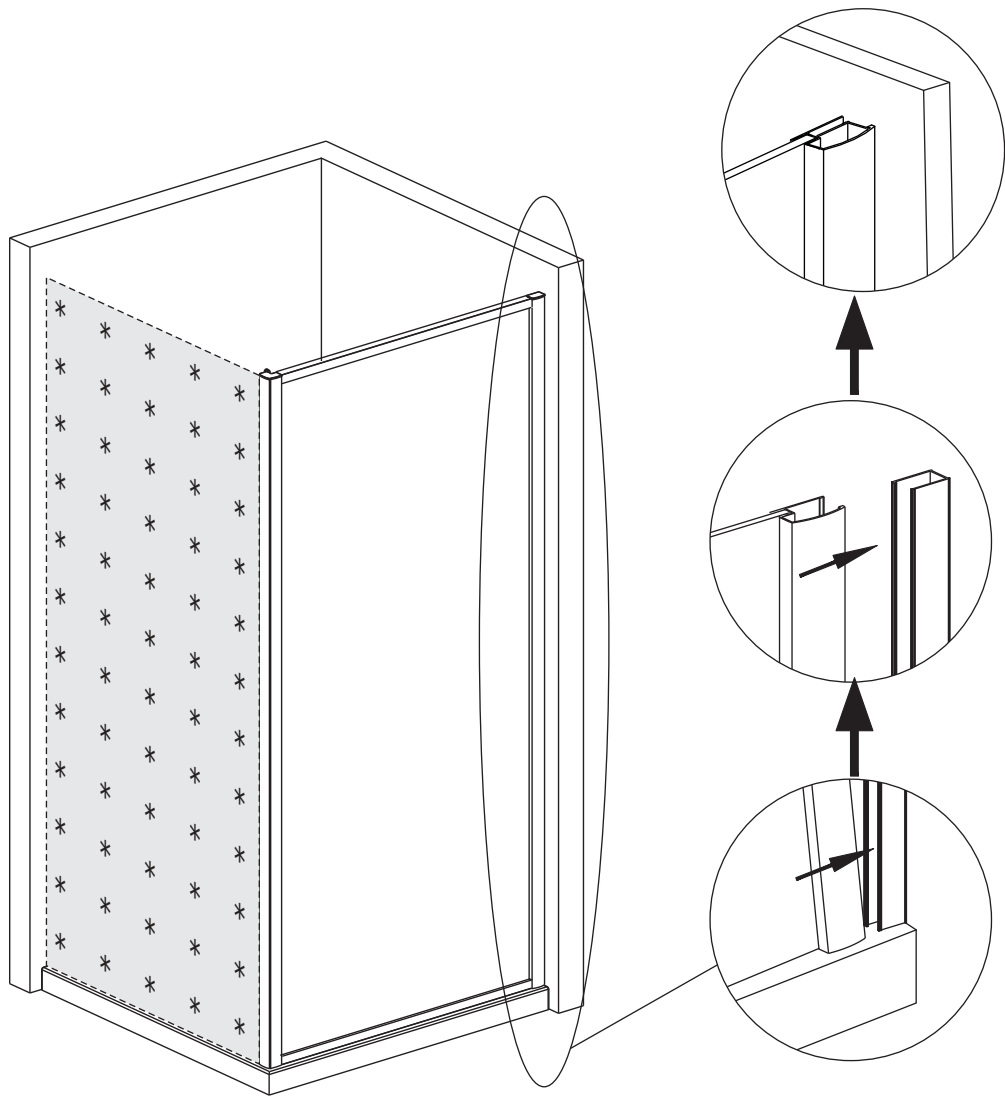

Bandh⌚urs

Side 80
Side 90

80x190CM

90x190CM

[01] x 1

[13]d x 1

[13]e x 1

[10] x 6

(St4x12mm)

[17] x 3

(St4x30mm)

[18] x 3

[14] x 3

*Parts not provided. They are included in front door package

*[04] x 1

*[13]a x 1

*[13]b x 1

*[13]c x 2

Ø3mm

Ø6mm

	Min. & Max
Side 80	785--825mm
Side 90	885--925mm

[01] x 1

[10] x 3

[17] x 3

*Parts not provided.They are included in front door package

*Parts not provided. They are included in front door package

*[17] x3

*[10] x 3

*Parts not provided. They are included in front door package

*[13]a x 1