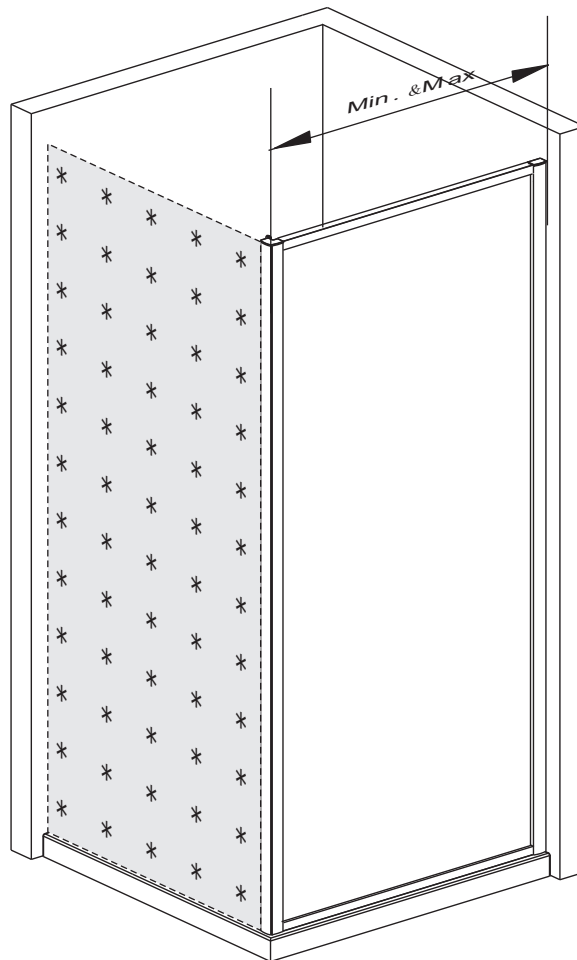

Bandh⌚urs

Side 80
Side 90

80x190CM

90x190CM

[01] x 1

[13]d x 1

[13]e x 1

[10] x 6

(St4x12mm)

[17] x 3

(St4x30mm)

[18] x 3

[14] x 3

*Parts not provided. They are included in front door package

*[04] x 1

*[13]a x 1

*[13]b x 1

*[13]c x 2

Ø3mm

Ø6mm

	Min. & Max
Side 80	785--825mm
Side 90	885--925mm

[01] x 1

[10] x 3

[17] x 3

*Parts not provided.They are included in front door package

*Parts not provided. They are included in front door package

*[17] x3

*[10] x 3

*Parts not provided. They are included in front door package

*[13]a x 1