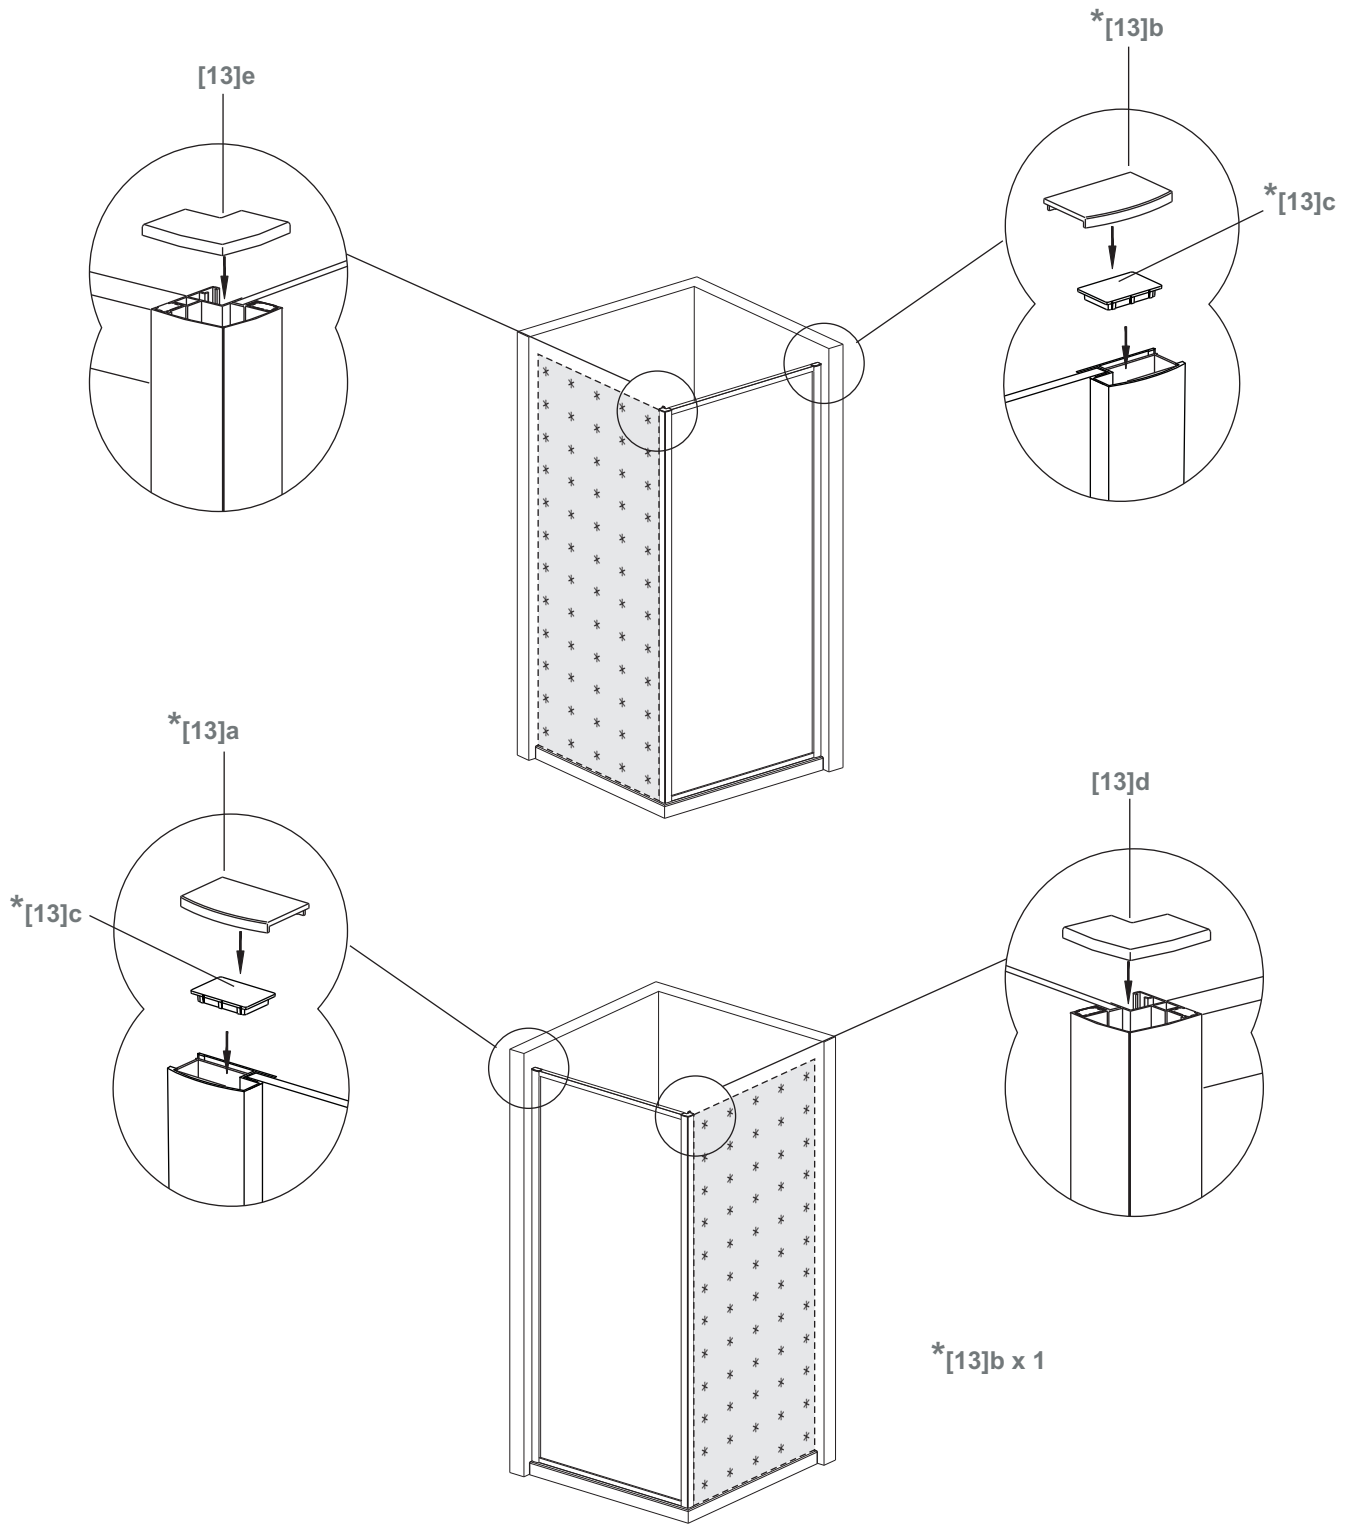

Bandh⌚urs

Side 80
Side 90

80x190CM

90x190CM

[01] x 1

[13]d x 1

[13]e x 1

[10] x 6

*[13]b x 1

*[13]c x 2

Ø3mm

Ø6mm

	Min. & Max
Side 80	785--825mm
Side 90	885--925mm

[01] x 1

[10] x 3

[17] x 3

*Parts not provided.They are included in front door package

*Parts not provided. They are included in front door package

*[17] x3

*[10] x 3

*Parts not provided. They are included in front door package

*[13]a x 1

*[13]b x 1

*[13]c x 1

[13]d x 1

[13]e x 1