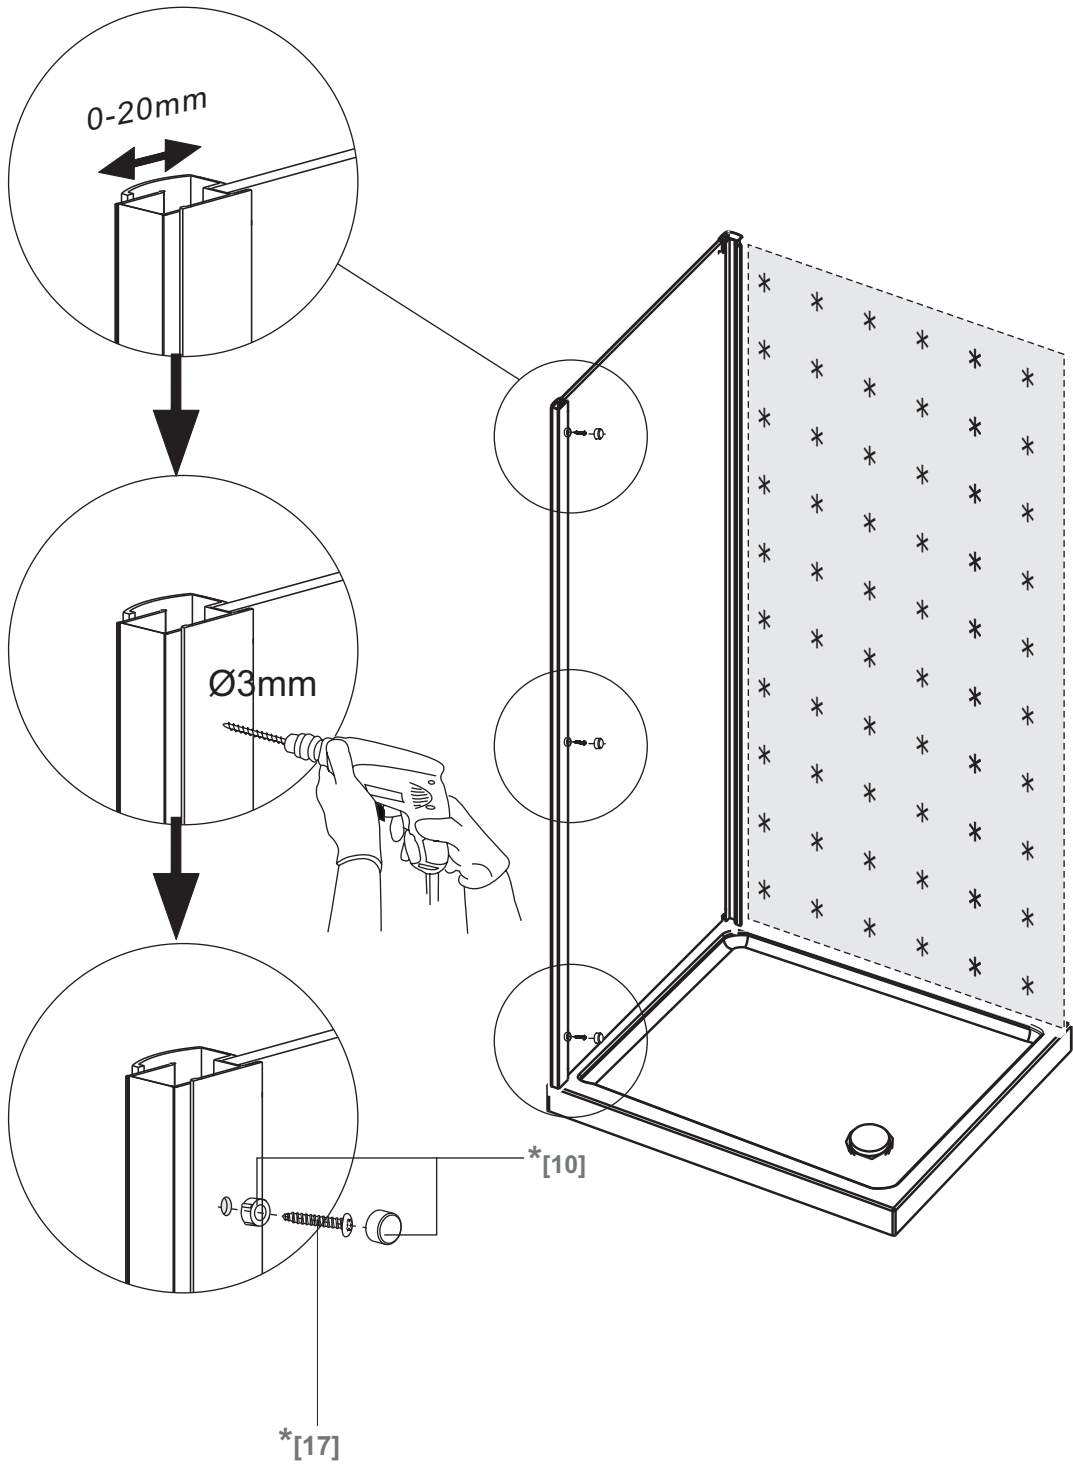

Bandh⌚urs

Side 80
Side 90

80x190CM

90x190CM

[01] x 1

[13]d x 1

[13]e x 1

[10] x 6

(St4x12mm)

[17] x 3

(St4x30mm)

[18] x 3

[14] x 3

*Parts not provided. They are included in front door package

*[04] x 1

*[13]a x 1

*[13]b x 1

*[13]c x 2

Ø3mm

Ø6mm

	Min. & Max
Side 80	785--825mm
Side 90	885--925mm

[01] x 1

[10] x 3

[17] x 3

*Parts not provided.They are included in front door package

*Parts not provided. They are included in front door package

*[17] x3

*[10] x 3

*Parts not provided. They are included in front door package

*[13]a x 1