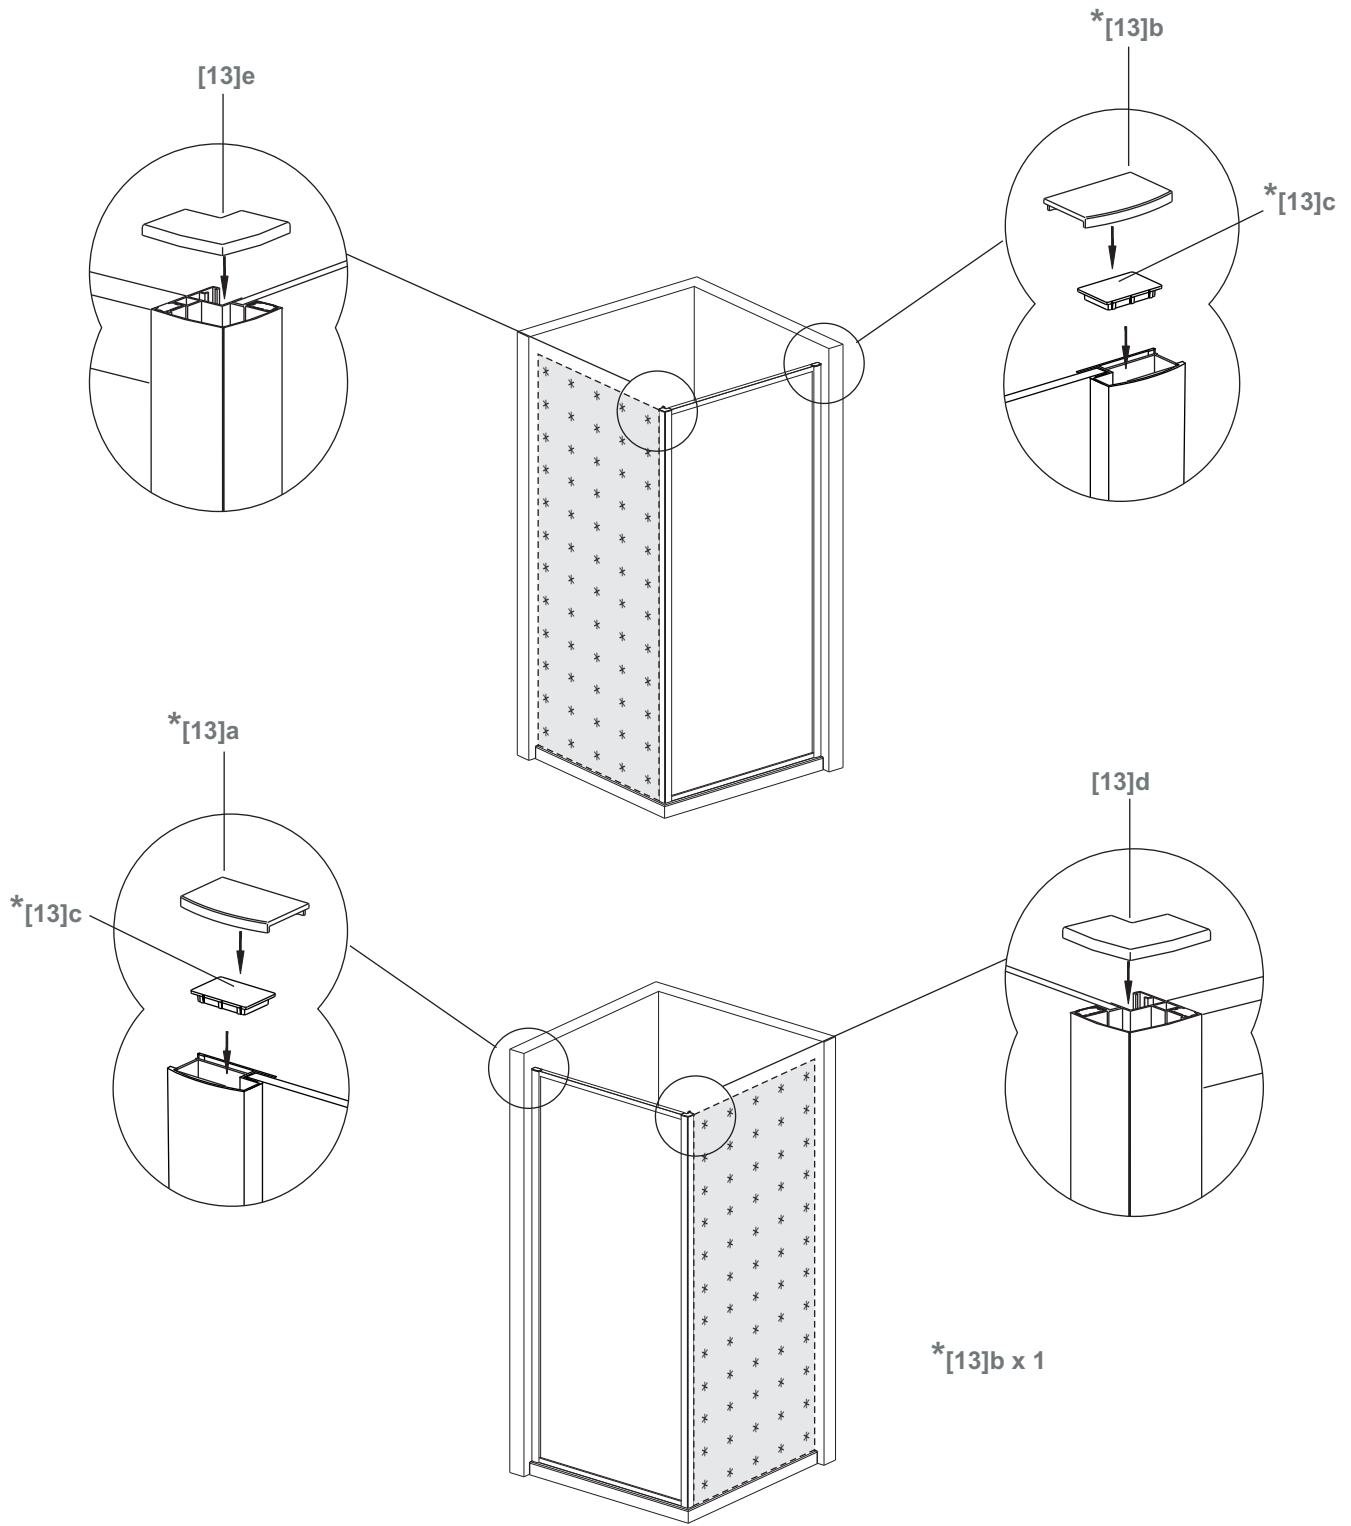

Bandhours

Side 80
Side 90

80x190CM

90x190CM

[01] x 1

[13]d x 1

[13]e x 1

[10] x 6

*[13]b x 1

*[13]c x 2

Ø3mm

Ø6mm

	Min. & Max
Side 80	785--825mm
Side 90	885--925mm

[01] x-1

[10] x 3

(St4x12mm)

[17] x3

*Parts not provided.They are included in front door package

*Parts not provided.They are included in front door package

* [17] x3

* [10] x 3

*Parts not provided. They are included in front door package

*[13]a x 1

*[13]b x 1

*[13]c x 1

[13]d x 1

[13]e x 1