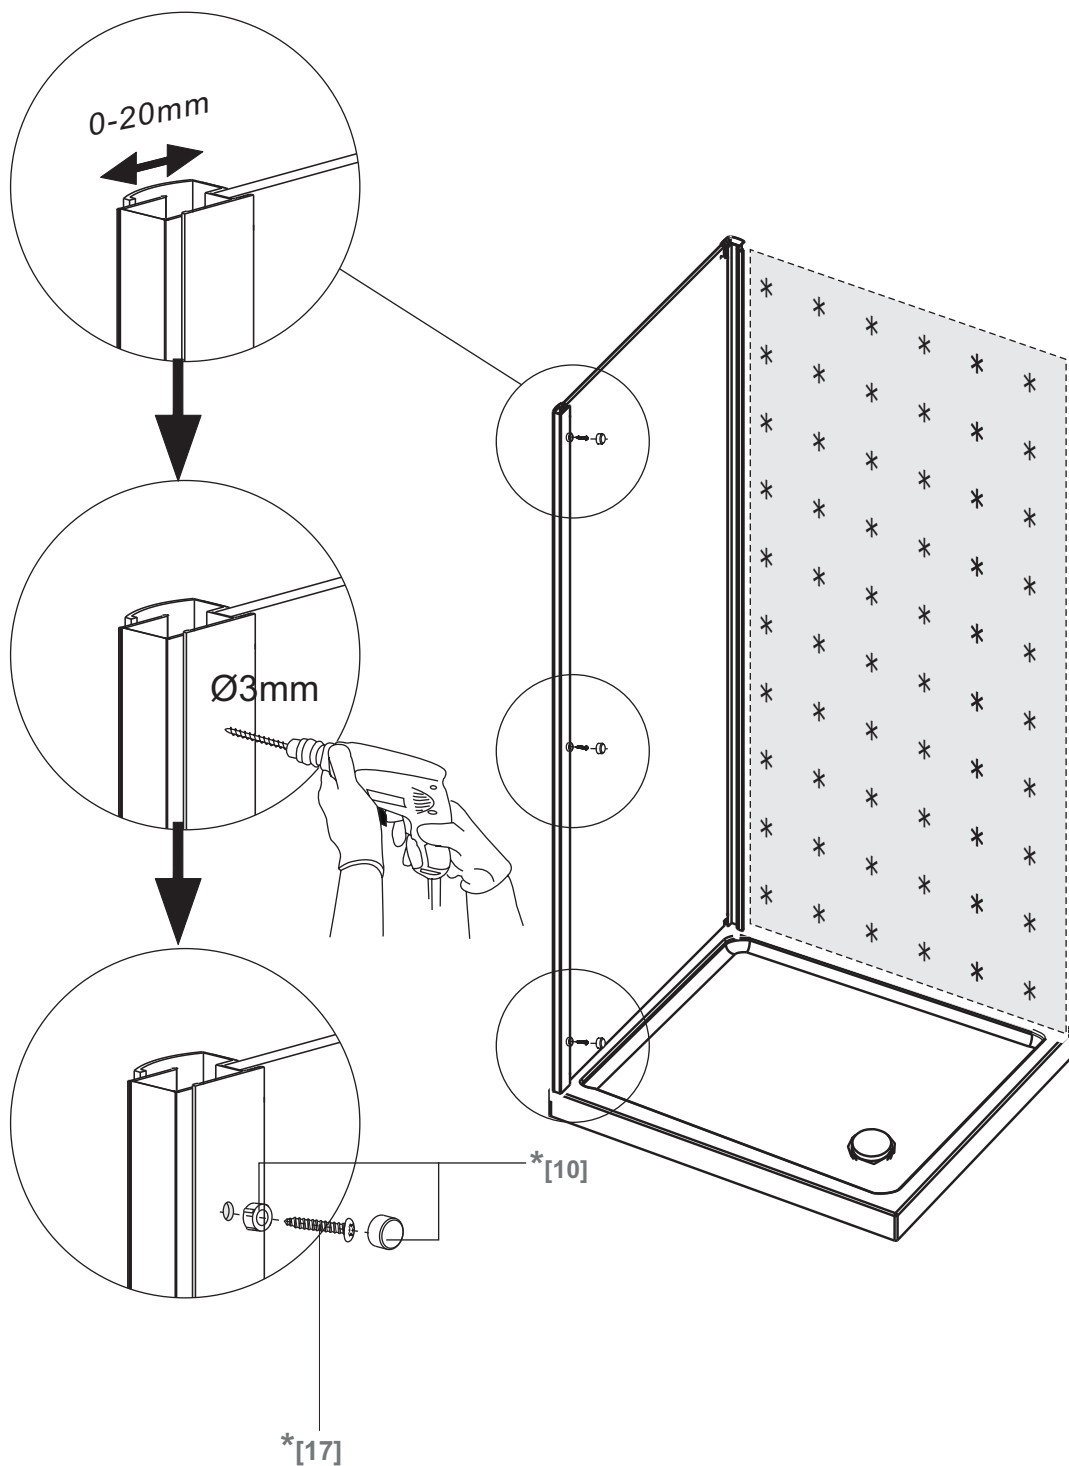

Bandhours

Side 80
Side 90

80x190CM

90x190CM

[01] x 1

[13]d x 1

[13]e x 1

[10] x 6

*[13]b x 1

*[13]c x 2

Ø3mm

Ø6mm

	Min. & Max
Side 80	785--825mm
Side 90	885--925mm

[01] x-1

[10] x 3

(St4x12mm)

[17] x3

*Parts not provided.They are included in front door package

*Parts not provided.They are included in front door package

* [17] x3

* [10] x 3

*Parts not provided. They are included in front door package

*[13]a x 1

*[13]b x 1

*[13]c x 1

[13]d x 1

[13]e x 1