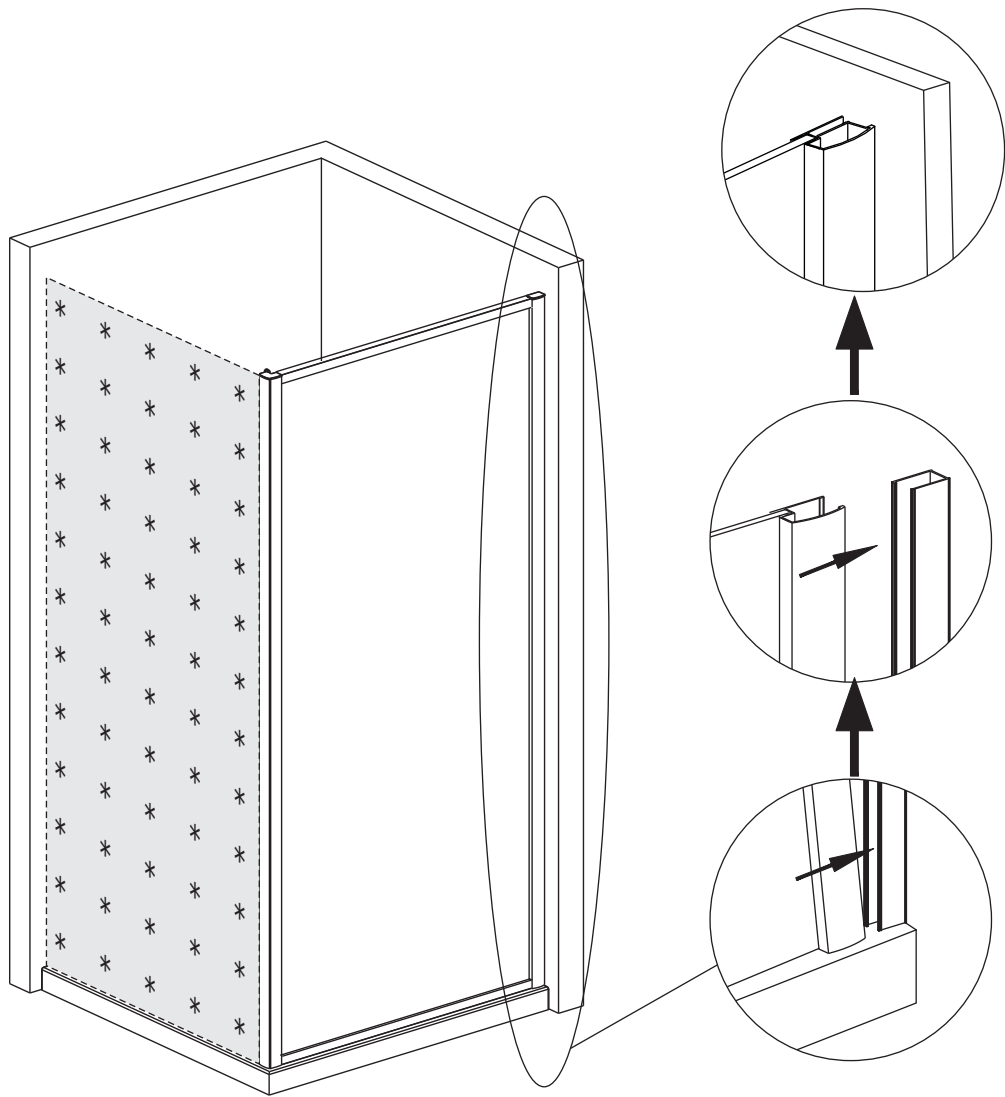

Bandhours

Side 80
Side 90

80x190CM

90x190CM

[01] x 1

[13]d x 1

[13]e x 1

[10] x 6

(St4x12mm)

[17] x 3

(St4x30mm)

[18] x 3

[14] x 3

*Parts not provided.They are included in front door package

*[04] x 1

*[13]a x 1

*[13]b x 1

*[13]c x 2

Ø3mm

Ø6mm

	Min. & Max
Side 80	785--825mm
Side 90	885--925mm

[01] x-1

[10] x 3

(St4x12mm)

[17] x3

*Parts not provided.They are included in front door package

*Parts not provided.They are included in front door package

* [17] x3

* [10] x 3

*Parts not provided. They are included in front door package