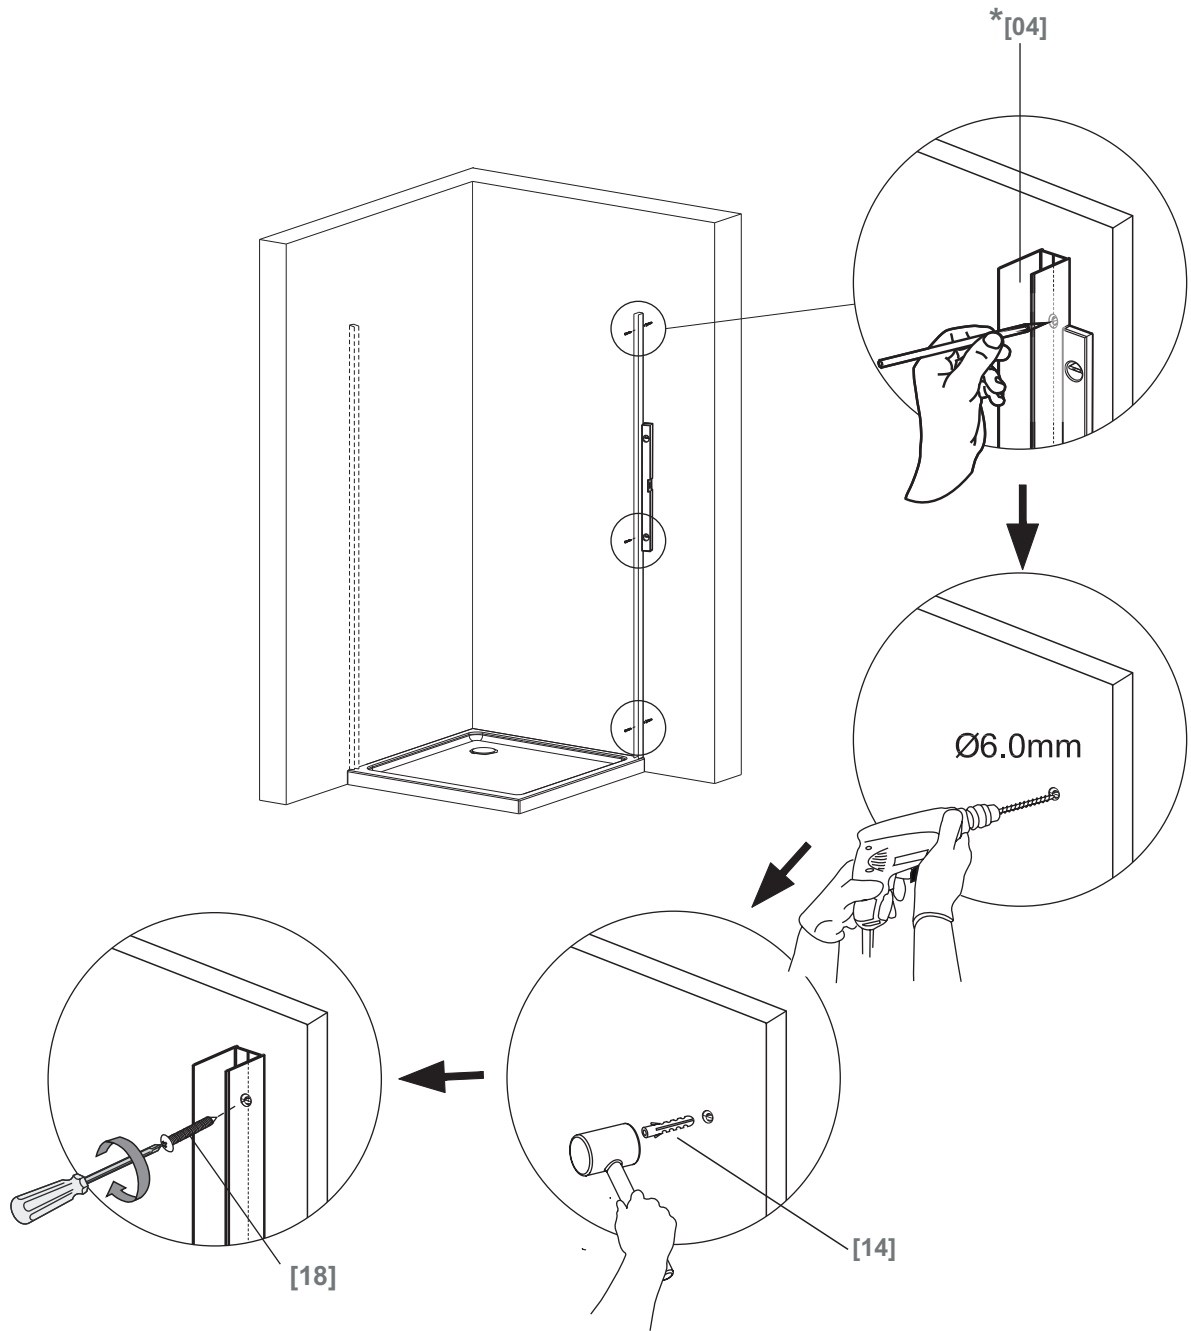

Bandhours

Side 80
Side 90

80x190CM

90x190CM

[01] x 1

[13]d x 1

[13]e x 1

[10] x 6

(St4x12mm)

[17] x 3

(St4x30mm)

[18] x 3

[14] x 3

*Parts not provided.They are included in front door package

*[04] x 1

*[13]a x 1

*[13]b x 1

*[13]c x 2

Ø3mm

Ø6mm

	Min. & Max
Side 80	785--825mm
Side 90	885--925mm

[01] x-1

[10] x 3

(St4x12mm)

[17] x3

*Parts not provided.They are included in front door package

*Parts not provided.They are included in front door package

* [17] x3

* [10] x 3

*Parts not provided. They are included in front door package