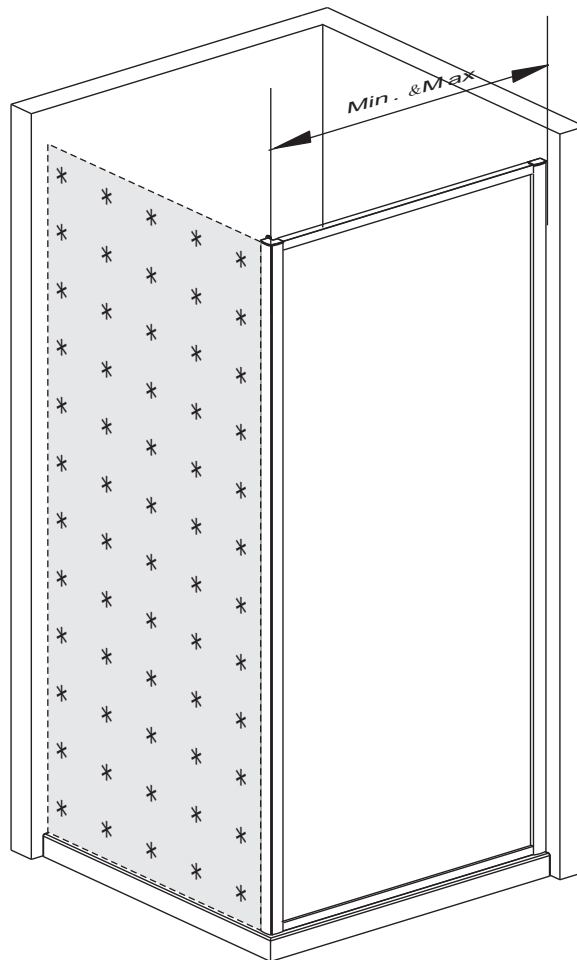

Bandhours

Side 80
Side 90

80x190CM

90x190CM

[01] x 1

[13]d x 1

[13]e x 1

[10] x 6

(St4x12mm)

[17] x 3

(St4x30mm)

[18] x 3

[14] x 3

*Parts not provided.They are included in front door package

*[04] x 1

*[13]a x 1

*[13]b x 1

*[13]c x 2

Ø3mm

Ø6mm

	Min. & Max
Side 80	785--825mm
Side 90	885--925mm

[01] x-1

[10] x 3

(St4x12mm)

[17] x3

*Parts not provided.They are included in front door package

*Parts not provided.They are included in front door package

* [17] x3

* [10] x 3

*Parts not provided. They are included in front door package