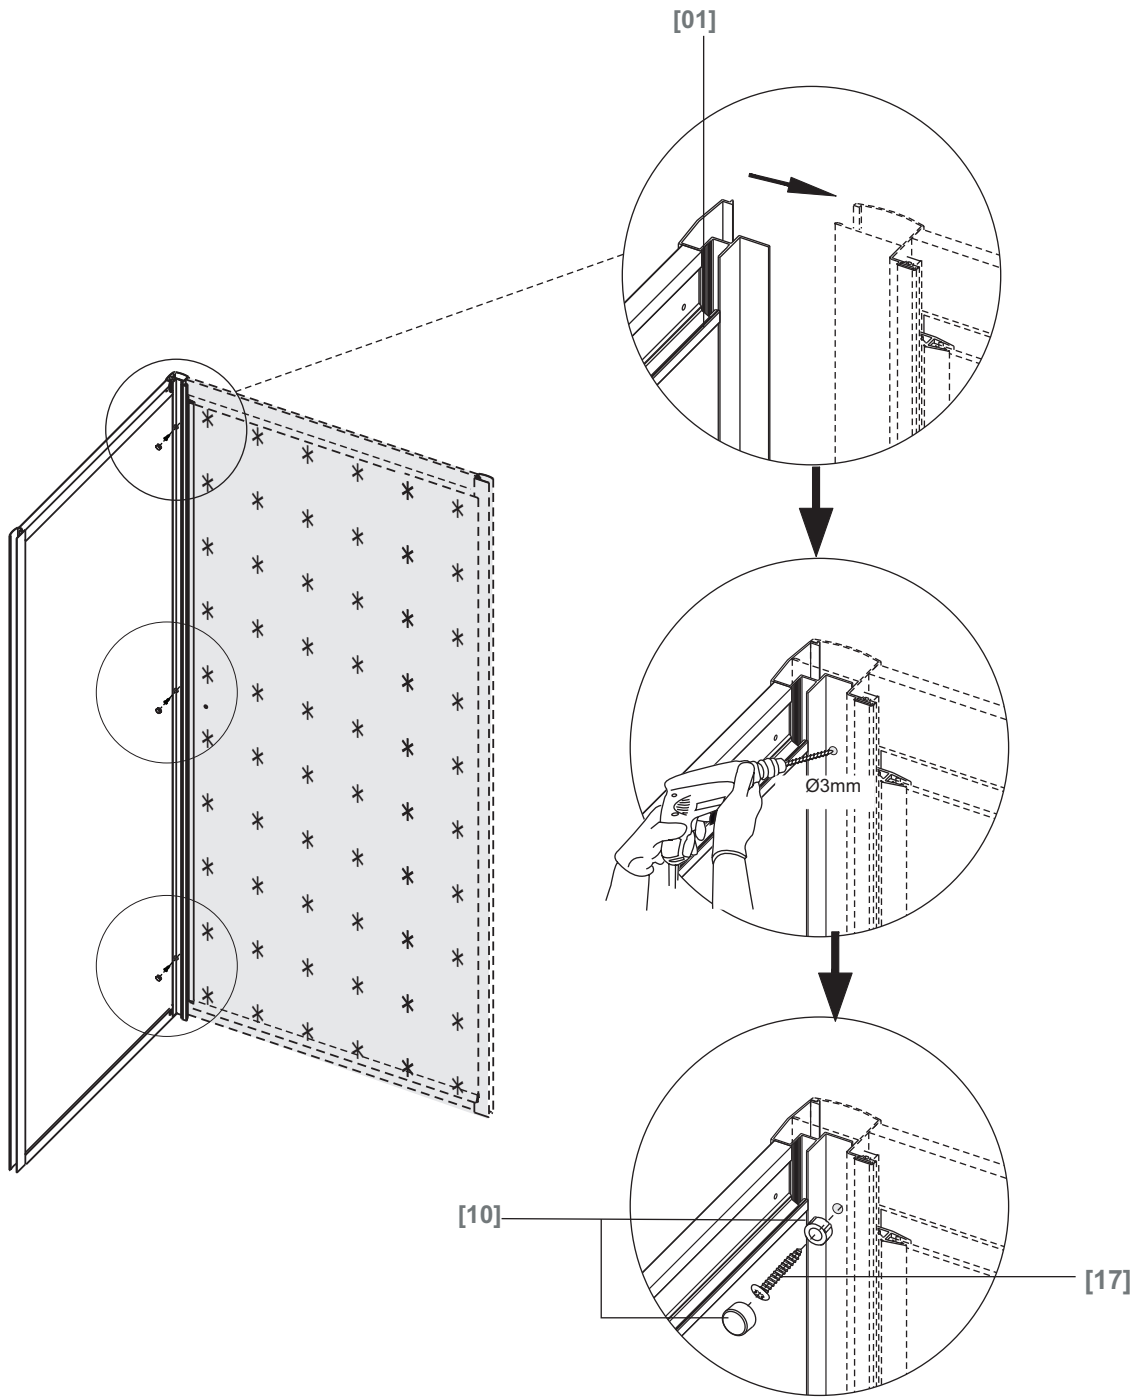

Bandhours

Side 80
Side 90

80x190CM

90x190CM

[01] x 1

[13]d x 1

[13]e x 1

[10] x 6

(St4x12mm)

[17] x 3

(St4x30mm)

[18] x 3

[14] x 3

*Parts not provided.They are included in front door package

*[04] x 1

*[13]a x 1

*[13]b x 1

*[13]c x 2

Ø3mm

Ø6mm

	Min. & Max
Side 80	785--825mm
Side 90	885--925mm

[01] x-1

[10] x 3

(St4x12mm)

[17] x3

*Parts not provided.They are included in front door package

*Parts not provided.They are included in front door package

* [17] x3

* [10] x 3

*Parts not provided. They are included in front door package